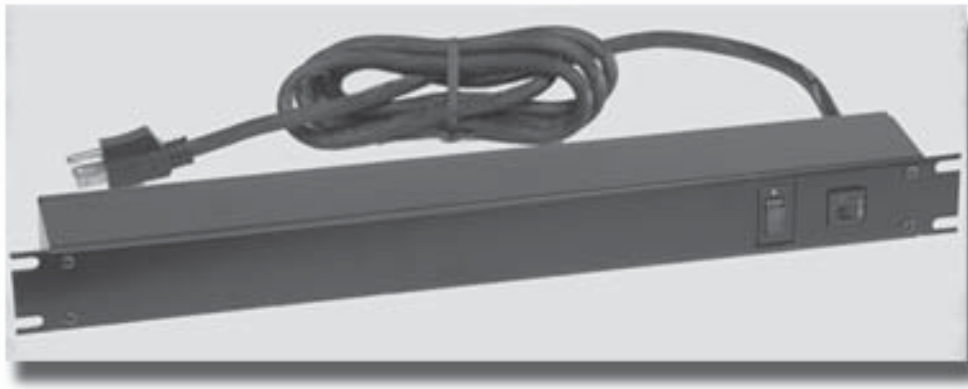

15 Amp - Rack Panel Mount (Rear Mounted Receptacles)

1583 Series

Key Features

- Designed for power distribution from the rear of the unit.
- With lighted on/off switch or red pilot light (see tables below) to indicate power on.
- Available in ASA 61 grey or black powder coat finish.
- Heavy 14 gauge wire cord - 14/3 SJT or SJTW for extreme temperature ranges and integral molded plug.
- Plug types available are NEMA 5-15P straight blade or NEMA L5-15P twist-lock (see table & pictures below).
- Includes 15 Amp, 125 VAC circuit breaker to prevent accidental overload.
- 6 outlet models include 2 outlets with extra spacing for clearance of most plug in transformers.
- Panel dimensions are 1.75" high (1U) and 19" width
- CSA certified, Standards C22.2 (No. 21-95 and No. 42-99)
- UL recognized, Standard UL1363
- Surge Protected models also available - please see the 1583 "S" models on [page 27](#)

NOTES

DESIGNED FOR POWER DISTRIBUTION FROM REAR OF UNIT.
 TOUGH STEEL CASE AVAILABLE IN ASA 61 GRAY OR BLACK POWDER PAINT.
 HEAVY-DUTY POWER CORD - 14/3 SJTW FOR EXTREME TEMPERATURE RANGES. COMES IN 6' OR 15' LONG.
 INTEGRAL MOLDED PLUG AVAILABLE IN STRAIGHT BLADE (NEMA 5-15P) OR TWIST-LOCK (NEMA L5-15P) CONFIGURATIONS.
 COMES WITH READ PILOT LIGHT TO INDICATE POWER ON.
 INCLUDES 15A, 125VAC CIRCUIT BREAKER TO PREVENT LINE OVERLOAD.
 CSA CERTIFIED, UL RECONIZED-UNDER THE COMPONENT PROGRAM OF UL