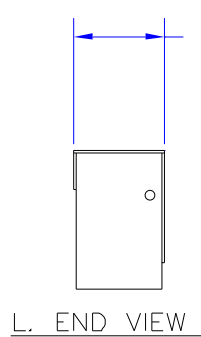

NOTES

DESIGNED FOR POWER DISTRIBUTION FROM REAR OF UNIT.
TOUGH STEEL CASE AVAILABLE IN ASA 61 GRAY OR BLACK POWDER PAINT.
HEAVY-DUTY POWER CORD - 14/3 SJTW FOR EXTREME TEMPERATURE RANGES. COMES IN 6' OR 15' LONG.
INTEGRAL MOLDED PLUG AVAILABLE IN STRAIGHT BLADE (NEMA 5-15P) OR TWIST-LOCK (NEMA L5-15P) CONFIGURATIONS.
COMES WITH READ PILOT LIGHT TO INDICATE POWER ON.
INCLUDES 15A, 125VAC CIRCUIT BREAKER TO PREVENT LINE OVERLOAD.
CSA CERTIFIED, UL RECONIZED-UNDER THE COMPONENT PROGRAM OF UL

L. END VIEW

*SEE CATALOG FOR THE COMPLETE PART NUMBER BASED ON THE OPTIONS LISTED IN THE NOTE SECTION

HAMMOND
MANUFACTURING

TITLE HAMMOND RACK MOUNT POWER PANELS	
DRAWN BY MJM	PAGE 1 OF 1
SCALE	
PART NUMBER 1583T8****