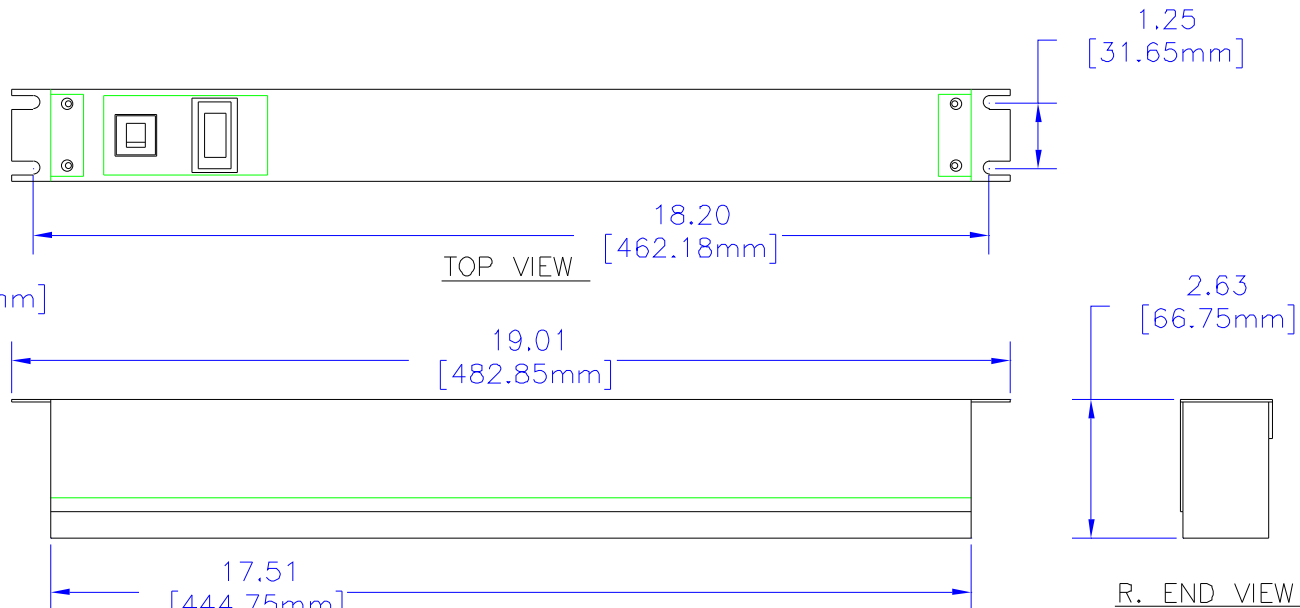

NOTES

DESIGNED FOR POWER DISTRIBUTION FROM REAR OF UNIT.
TOUGH STEEL CASE AVAILABLE IN ASA 61 GRAY OR BLACK POWDER PAINT.
HEAVY-DUTY POWER CORD - 14/3 SJTW FOR EXTREME TEMPERATURE RANGES. COMES IN 6' OR 15' LONG.
INTEGRAL MOLDED PLUG AVAILABLE IN STRAIGHT BLADE (NEMA 5-15P) OR TWIST-LOCK (NEMA L5-15P) CONFIGURATIONS.
COMES WITH READ PILOT LIGHT TO INDICATE POWER ON.
INCLUDES 15A, 125VAC CIRCUIT BREAKER TO PREVENT LINE OVERLOAD.
CSA CERTIFIED, UL RECONIZED-UNDER THE COMPONENT PROGRAM OF UL

R. END VIEW

*SEE CATALOG FOR THE COMPLETE PART NUMBER BASED ON THE OPTIONS LISTED IN THE NOTE SECTION

HAMMOND
MANUFACTURING

TITLE HAMMOND RACK MOUNT POWER PANELS	
DRAWN BY MJM	PAGE 1 OF 1
SCALE	
PART NUMBER 1583T8****