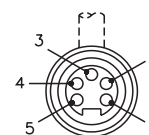

5-Wire *minifast*® Cordsets, Standard

- Right Angle Male Connectors
- NEMA 1, 3, 4, 6P and IEC IP 67 Protection
- 300 V, 9 A

Housing Style	Part Number	Cable	Features	Pinout
	WSM 50-*M	AWM PVC Yellow 5x18 AWG 105°C 7.3 mm OD Cable #RF50549-*M [†]	<i>flexlife</i> ®	1. BK 2. BU 3. GN/YE 4. BN 5. WH
	WSM 50-*M/S90	AWM PUR Yellow 5x18 AWG 105°C 7.3 mm OD Cable #RF50751-*M [†]	<i>Cut/Abrasion Immune</i>	
	WSM 50-*M/S1551	AWM PVC Yellow 5x18 AWG 105°C 7.3 mm OD Cable #RF50578-*M [†]	<i>Yellow conductor instead of Green/Yellow</i>	1. BK 2. BU 3. YE 4. BN 5. WH
	WSM 511-*M	AWM PVC Yellow 5x18 AWG 105°C 7.3 mm OD Cable #RF50521-*M [†]	<i>flexlife</i>	1. RD/WH 2. RD/BU 3. GN 4. RD/OG 5. RD/BK
	WSM 511-*M/S600	SJOOW CPE Yellow 5x18 AWG 105°C 9.2 mm OD Cable #RF50659-*M [†]	<i>Weld Flash Immune, Flame Immune</i>	

* Length in Meters. Standard cable lengths are 2, 4, 5, 6, 8 and 10 meters. Consult factory for other lengths.
Standard coupling nut material is nickel plated brass "WSM .."; "WS .." indicates nylon and "WSV .." indicates 316 stainless steel.
[†] See Section N for *reelfast*® cable information.

5-Wire *minifast*® Cordsets, Standard

- Straight Female Connectors
- NEMA 1, 3, 4, 6P and IEC IP 67 Protection
- 300 V, 9 A

Housing Style	Part Number	Cable	Features	Pinout
	RKM 50-*M	AWM PVC Yellow 5x18 AWG 105°C 7.3 mm OD Cable #RF50549-*M [†]	<i>flexlife</i> ®	1. BK 2. BU 3. GN/YE 4. BN 5. WH
	RKM 50-*M/S90	AWM PUR Yellow 5x18 AWG 105°C 7.3 mm OD Cable #RF50751-*M [†]	<i>Cut/Abrasion Immune</i>	
	RKM 50-*M/S1551	AWM PVC Yellow 5x18 AWG 105°C 7.3 mm OD Cable #RF50578-*M [†]	<i>Yellow conductor instead of Green/Yellow</i>	
	RKM 511-*M	AWM PVC Yellow 5x18 AWG 105°C 7.3 mm OD Cable #RF50521-*M [†]	<i>flexlife</i>	
	RKM 511-*M/S600	SJOOW CPE Yellow 5x18 AWG 105°C 9.2 mm OD Cable #RF50659-*M [†]	<i>Weld Flash Immune, Flame Immune</i>	