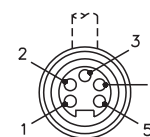

Housing Style	Part Number	Cable	Features	Pinout
	RKM 50-*M	AWM PVC Yellow 5x18 AWG 105°C 7.3 mm OD Cable #RF50549-*M[†]	<i>flexlife</i>®	1. BK 2. BU 3. GN/YE 4. BN 5. WH
	RKM 50-*M/S90	AWM PUR Yellow 5x18 AWG 105°C 7.3 mm OD Cable #RF50751-*M[†]	<i>Cut/Abrasion Immune</i>	
	RKM 50-*M/S1551	AWM PVC Yellow 5x18 AWG 105°C 7.3 mm OD Cable #RF50578-*M[†]	<i>Yellow conductor instead of Green/Yellow</i>	1. BK 2. BU 3. YE 4. BN 5. WH
	RKM 511-*M	AWM PVC Yellow 5x18 AWG 105°C 7.3 mm OD Cable #RF50521-*M[†]	<i>flexlife</i>	1. RD/WH 2. RD/BU 3. GN 4. RD/OG 5. RD/BK
	RKM 511-*M/S600	SJOOW CPE Yellow 5x18 AWG 105°C 9.2 mm OD Cable #RF50659-*M[†]	<i>Weld Flash Immune, Flame Immune</i>