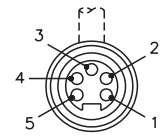

5-Wire *minifast*® Cordsets, Standard

- Straight Male Connectors
- NEMA 1, 3, 4, 6P and IEC IP 67 Protection
- 300 V, 9 A

Housing Style	Part Number	Cable	Features	Pinout
	RSM 50-*M	AWM PVC Yellow 5x18 AWG 105°C 7.3 mm OD Cable #RF50549-*M <sup>†</sup>	<i>flexlife</i> ®	1. BK 2. BU 3. GN/YE 4. BN 5. WH
	RSM 50-*M/S90	AWM PUR Yellow 5x18 AWG 105°C 7.3 mm OD Cable #RF50751-*M <sup>†</sup>	<i>Cut/Abrasion Immune</i>	
	RSM 50-*M/S1551	AWM PVC Yellow 5x18 AWG 105°C 7.3 mm OD Cable #RF50578-*M <sup>†</sup>	<i>Yellow conductor instead of Green/Yellow</i>	1. BK 2. BU 3. YE 4. BN 5. WH
	RSM 511-*M	AWM PVC Yellow 5x18 AWG 105°C 7.3 mm OD Cable #RF50521-*M <sup>†</sup>	<i>flexlife</i>	1. RD/WH 2. RD/BU 3. GN 4. RD/OG 5. RD/BK
	RSM 511-*M/S600	SJOOW CPE Yellow 5x18 AWG 105°C 9.2 mm OD Cable #RF50659-*M <sup>†</sup>	<i>Weld Flash Immune, Flame Immune</i>	

\* Length in Meters. Standard cable lengths are 2, 4, 5, 6, 8 and 10 meters. Consult factory for other lengths.  
Standard coupling nut material is nickel plated brass "RSM .."; "RS .." indicates nylon and "RSV .." indicates 316 stainless steel.  
<sup>†</sup> See Section N for *reelfast*® cable information.