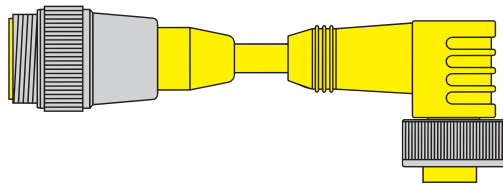

minifast® Extension Cordset Part Number Key

Other Extension Examples:

R S M   W K M   30 - 4M /S..