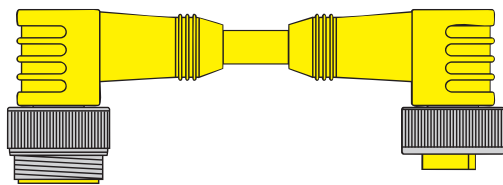

Note: Hybrid connector extensions also available. Consult factory.

Example:

- 20 2/18 AWG BN, BU
 - 26 2/16 AWG BK, WH
 - 28 2/18 AWG BK, WH
 - 30 3/18 AWG BN, BU, GN/YE
 - 31 3/18 AWG BN, BU, BK
 - 35 3/16 AWG RD/BK, RD/WH, GN
 - 36 3/16 AWG BK, WH, GN
 - 38 3/18 AWG BK, WH, GN
 - 31 1 3/18 AWG RD/BK, RD/WH, GN
 - 40 4/18 AWG BN, BU, BK, WH
 - 46 4/16 AWG BK, WH, RD, GN
 - 47 4/16 AWG BN, WH, BU, BK
 - 48 4/18 AWG BK, WH, RD, GN
 - 50 5/18 AWG BN, BU, BK, WH, GN/YE
 - 55 5/16 AWG RD/BK, RD/WH, RD/BU, RD/OG, GN
 - 56 5/16 AWG BK, WH, RD, OG, GN
 - 58 5/18 AWG BK, WH, RD, OG, GN
 - 511 5/18 AWG RD/BK, RD/WH, RD/BU, RD/OG, GN
 - 61 6/18 AWG BN, BU, WH, Gy, YE, GN
 - 66 6/16 AWG BK, WH, RD, OG, BU, GN
 - 68 6/18 AWG BK, WH, RD, OG, BU, GN
 - 6B6 6/16 AWG OG, BU, BK, WH, RD, GN
 - 76 7/16 AWG WH/BK, WH, BK, RD, OG, BU, GN
 - 86 8/16 AWG OG, BU, WH/BK, BK, WH, RD, GN, RD/BK
 - 96 9/16 AWG OG, BU, RD/BK, GN/BK, WH, RD, GN, WH/BK, BK
 - 106 10/16 AWG OG, BU, WH/BK, RD/BK, GN/BK, OG/BK, RD, GN, BK, WH
 - 126 12/16 AWG OG, BU, WH/BK, RD/BK, GN/BK, OG/BK, BU/BK, BK/WH, GN, RD, WH, BK
- ___A Metal Clad Cable (8 straight only)
___D Smooth Plug Body (16 AWG straight only)

Example:

minifast® Extension Cordset Part Number Key

Other Extension Examples:

R S M W K M 30 - 4M /S..

W S M R K M 30 - 4M /S..

W S M W K M 30 - 4M /S..