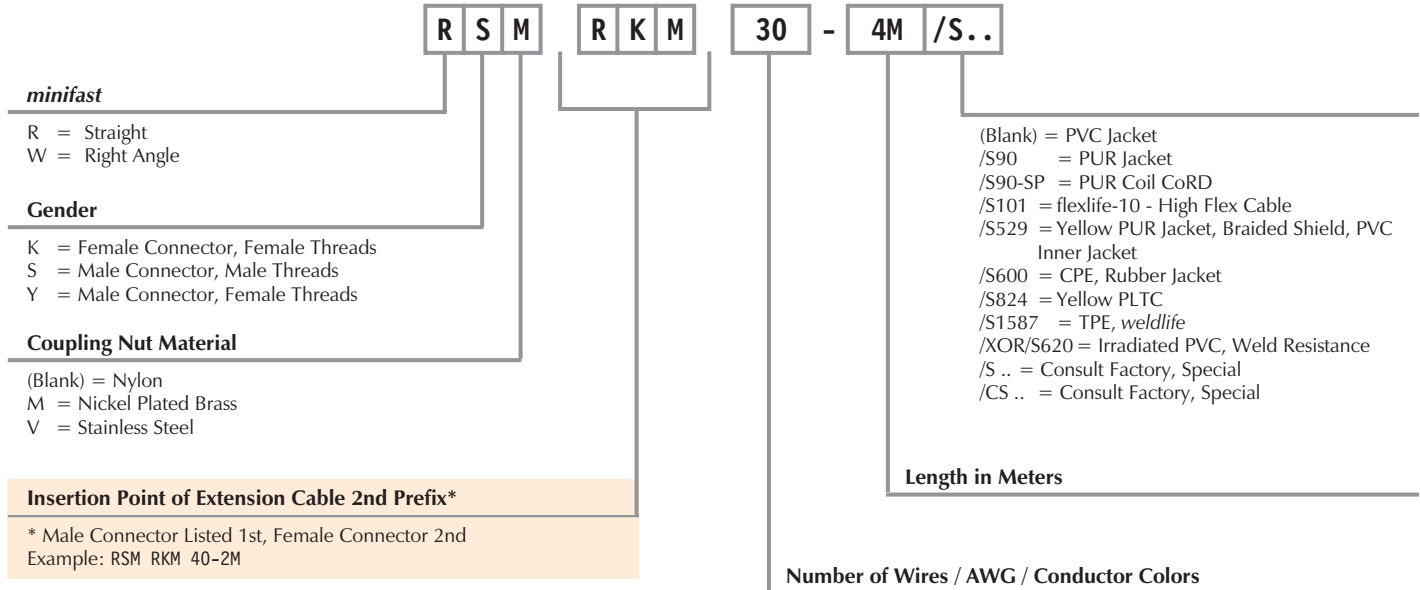

minifast® Extension Cordset Part Number Key

Note:
Part Number Keys are to assist in IDENTIFICATION ONLY. Consult Factory for catalog items not identified.