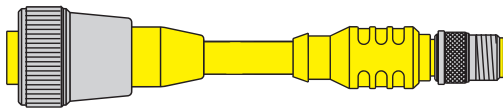

minifast® Extension Cordset Part Number Key

Note:
Part Number Keys are to assist in IDENTIFICATION ONLY. Consult Factory for catalog items not identified.

Note: Hybrid connector extensions also available. Consult factory.

Example:

1. 20 2/18 AWG BN, BU
   - 26 2/16 AWG BK, WH
   - 28 2/18 AWG BK, WH
   - 30 3/18 AWG BN, BU, GN/YE
   - 31 3/18 AWG BN, BU, BK
   - 35 3/16 AWG RD/BK, RD/WH, GN
   - 36 3/16 AWG BK, WH, GN
   - 38 3/18 AWG BK, WH, GN
   - 31 1 3/18 AWG RD/BK, RD/WH, GN
   - 40 4/18 AWG BN, BU, BK, WH
   - 46 4/16 AWG BK, WH, RD, GN
   - 47 4/16 AWG BN, WH, BU, BK
   - 48 4/18 AWG BK, WH, RD, GN
   - 50 5/18 AWG BN, BU, BK, WH, GN/YE
   - 55 5/16 AWG RD/BK, RD/WH, RD/BU, RD/OG, GN
   - 56 5/16 AWG BK, WH, RD, OG, GN
   - 58 5/18 AWG BK, WH, RD, OG, GN
   - 511 5/18 AWG RD/BK, RD/WH, RD/BU, RD/OG, GN
   - 61 6/18 AWG BN, BU, WH, Gy, YE, GN
   - 66 6/16 AWG BK, WH, RD, OG, BU, GN
   - 68 6/18 AWG BK, WH, RD, OG, BU, GN
   - 6B6 6/16 AWG OG, BU, BK, WH, RD, GN
   - 76 7/16 AWG WH/BK, WH, BK, RD, OG, BU, GN
   - 86 8/16 AWG OG, BU, WH/BK, BK, WH, RD, GN, RD/BK
   - 96 9/16 AWG OG, BU, RD/BK, GN/BK, WH, RD, GN, WH/BK, BK
   - 106 10/16 AWG OG, BU, WH/BK, RD/BK, GN/BK, OG/BK, RD, GN, BK, WH
   - 126 12/16 AWG OG, BU, WH/BK, RD/BK, GN/BK, OG/BK, BU/BK, BK/WH, GN, RD, WH, BK
2. ___A Metal Clad Cable (8 straight only)
   ___D Smooth Plug Body (16 AWG straight only)

Example: