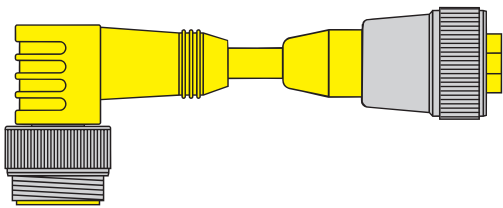

Note: Hybrid connector extensions also available. Consult factory.

Example:

- 20 2/18 AWG BN, BU
 - 26 2/16 AWG BK, WH
 - 28 2/18 AWG BK, WH
 - 30 3/18 AWG BN, BU, GN/YE
 - 31 3/18 AWG BN, BU, BK
 - 35 3/16 AWG RD/BK, RD/WH, GN
 - 36 3/16 AWG BK, WH, GN
 - 38 3/18 AWG BK, WH, GN
 - 31 1 3/18 AWG RD/BK, RD/WH, GN
 - 40 4/18 AWG BN, BU, BK, WH
 - 46 4/16 AWG BK, WH, RD, GN
 - 47 4/16 AWG BN, WH, BU, BK
 - 48 4/18 AWG BK, WH, RD, GN
 - 50 5/18 AWG BN, BU, BK, WH, GN/YE
 - 55 5/16 AWG RD/BK, RD/WH, RD/BU, RD/OG, GN
 - 56 5/16 AWG BK, WH, RD, OG, GN
 - 58 5/18 AWG BK, WH, RD, OG, GN
 - 511 5/18 AWG RD/BK, RD/WH, RD/BU, RD/OG, GN
 - 61 6/18 AWG BN, BU, WH, Gy, YE, GN
 - 66 6/16 AWG BK, WH, RD, OG, BU, GN
 - 68 6/18 AWG BK, WH, RD, OG, BU, GN
 - 6B6 6/16 AWG OG, BU, BK, WH, RD, GN
 - 76 7/16 AWG WH/BK, WH, BK, RD, OG, BU, GN
 - 86 8/16 AWG OG, BU, WH/BK, BK, WH, RD, GN, RD/BK
 - 96 9/16 AWG OG, BU, RD/BK, GN/BK, WH, RD, GN, WH/BK, BK
 - 106 10/16 AWG OG, BU, WH/BK, RD/BK, GN/BK, OG/BK, RD, GN, BK, WH
 - 126 12/16 AWG OG, BU, WH/BK, RD/BK, GN/BK, OG/BK, BU/BK, BK/WH, GN, RD, WH, BK
- ___A Metal Clad Cable (8 straight only)
___D Smooth Plug Body (16 AWG straight only)

Example:

minifast® Extension Cordset Part Number Key

Other Extension Examples:

R S M W K M 30 - 4M /S..

W S M R K M 30 - 4M /S..

W S M W K M 30 - 4M /S..