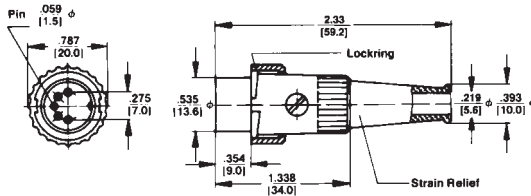

SWITCHCRAFT, INC. 5555 N. Elston Ave.
Chicago, IL 60630 • 773 792-2700 • FAX: 773 792-2129
www.switchcraft.com

DIN PLUGS

STRAIGHT CORD PLUG with 30° lock ring