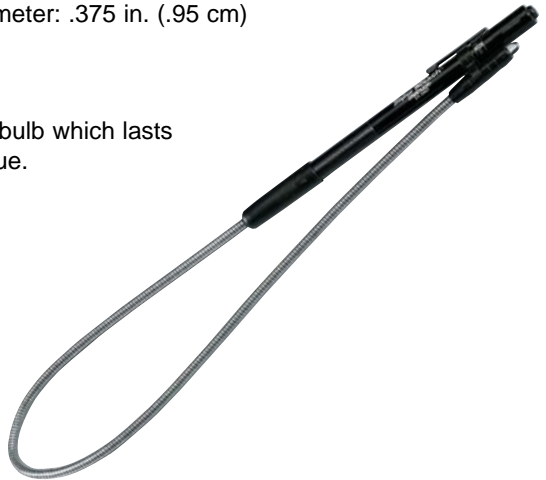

# Stylus Reach 18™ Alkaline Battery-Powered Pen Light

Case Material: Machined aluminum case comes with non-slip grip in black  
Flexible cable insulated with PVC.

Dimensions: Reach Length: 25.5 in. (extended) 13 in. (folded) Diameter: .375 in. (.95 cm)

Weight: 3.5 oz\*

Light Source: High-intensity Light Emitting Diode (LED) “solid-state” bulb which lasts 100,000 hours. LED available in Arctic White or Ice Blue.

Light Output: LED Rating - 10 Lumens Typical (Arctic White LED)

On/Off: Features a momentary blink switch and constant “on”

Run Time: Up to 60 hours.

Battery: 3 “AAAA” size alkaline batteries.

- Features:
- Cable allows for 25.5 inches of reach
  - Waterproof
  - Individually serialized
  - Pocket clip

Approvals\*\*: Most models meet applicable European Community Directives

Warranty: Limited lifetime warranty.

\*With battery (included in purchase).

Stylus Reach 18 Part Numbers		
Stylus Reach 18, Black	Blue LED	#65422
Stylus Reach 18, Black	White LED	#65418