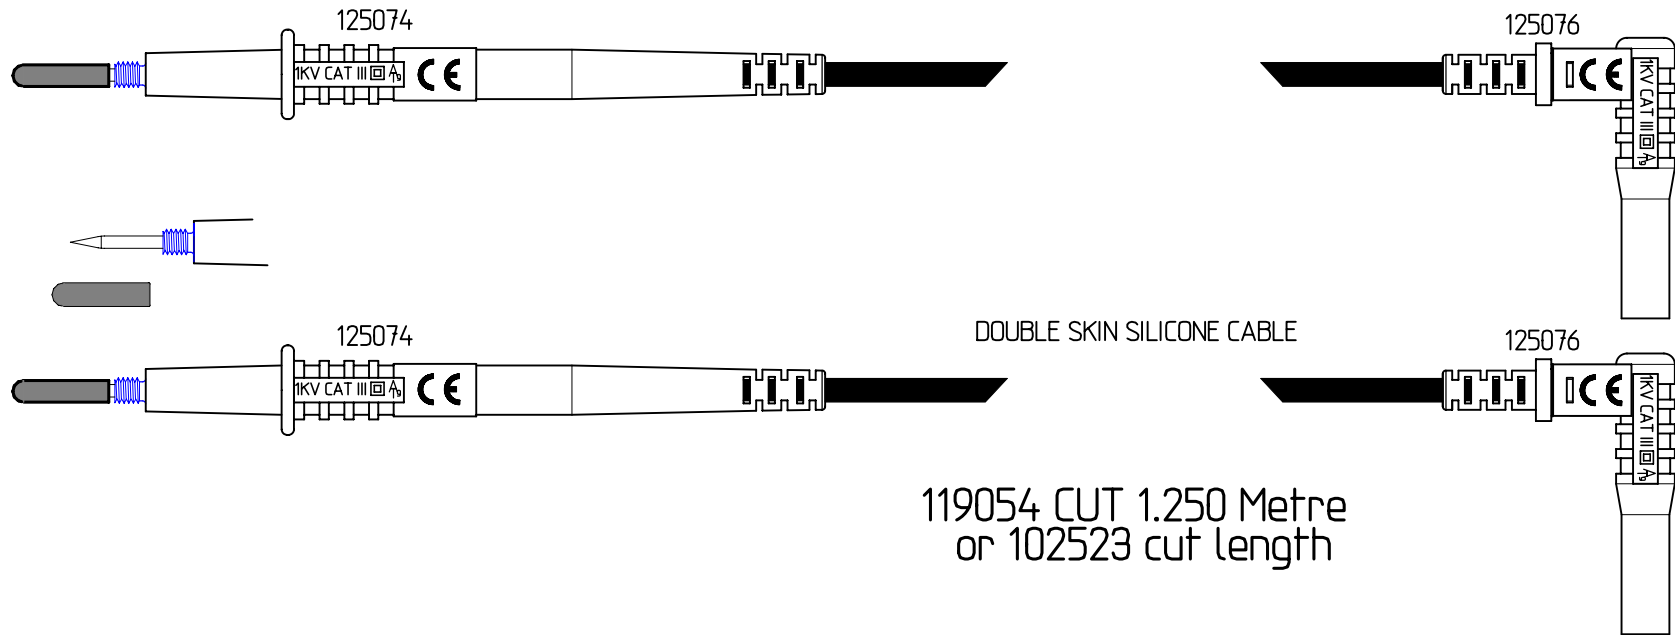

This drawing is not to be disclosed to a third party without the authority from the company.©

1No. RED & BLACK 126082 CROC CLIPS

1No. RED & BLACK 126082 CROC CLIPS

ASSEMBLY JIG NUMBERS
125076=J163 or 167 + 166
125074=J164 or 167 + 166

PACKAGING
POLY BAG: 111500

TOLERANCES
CABLE LENGTHS +/- 5%

DO NOT SCALE.
ALL DIMENSIONS IN mm.