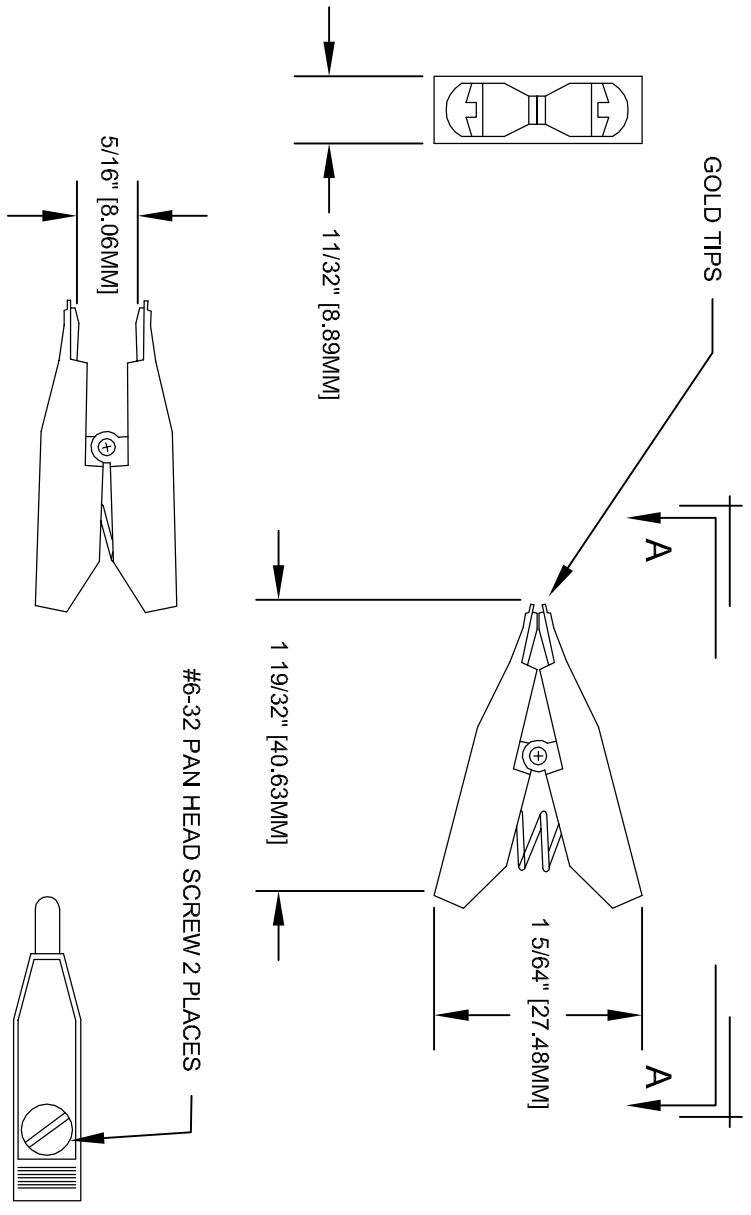

SPECLEADS
by Silvertronix

This drawing is not to be disclosed to a third party without the authority from the company ©

Date	8-29-09	DRN BY	MEA
MAT'L	NOTED	SCALE	NONE

TITLE	INSULATED KELVIN CLIP
CURRENT RATING:	10 AMP

ISSUE NO.	0	1							
	8-29-09	9-12-09							

PART NO.	502001
PROJ. NO.	

502009-R= RED INSULATOR
502009-B= BLACK INSULATOR

FINISH: GOLD TIP CONTACT
INSULATION MATERIAL: NYLON

ASSEMBLY NO.	PACKAGING:	PRINTING AS ILLUSTRATED	CONCENTRICITY:	ANGLES
--------------	------------	-------------------------	----------------	--------