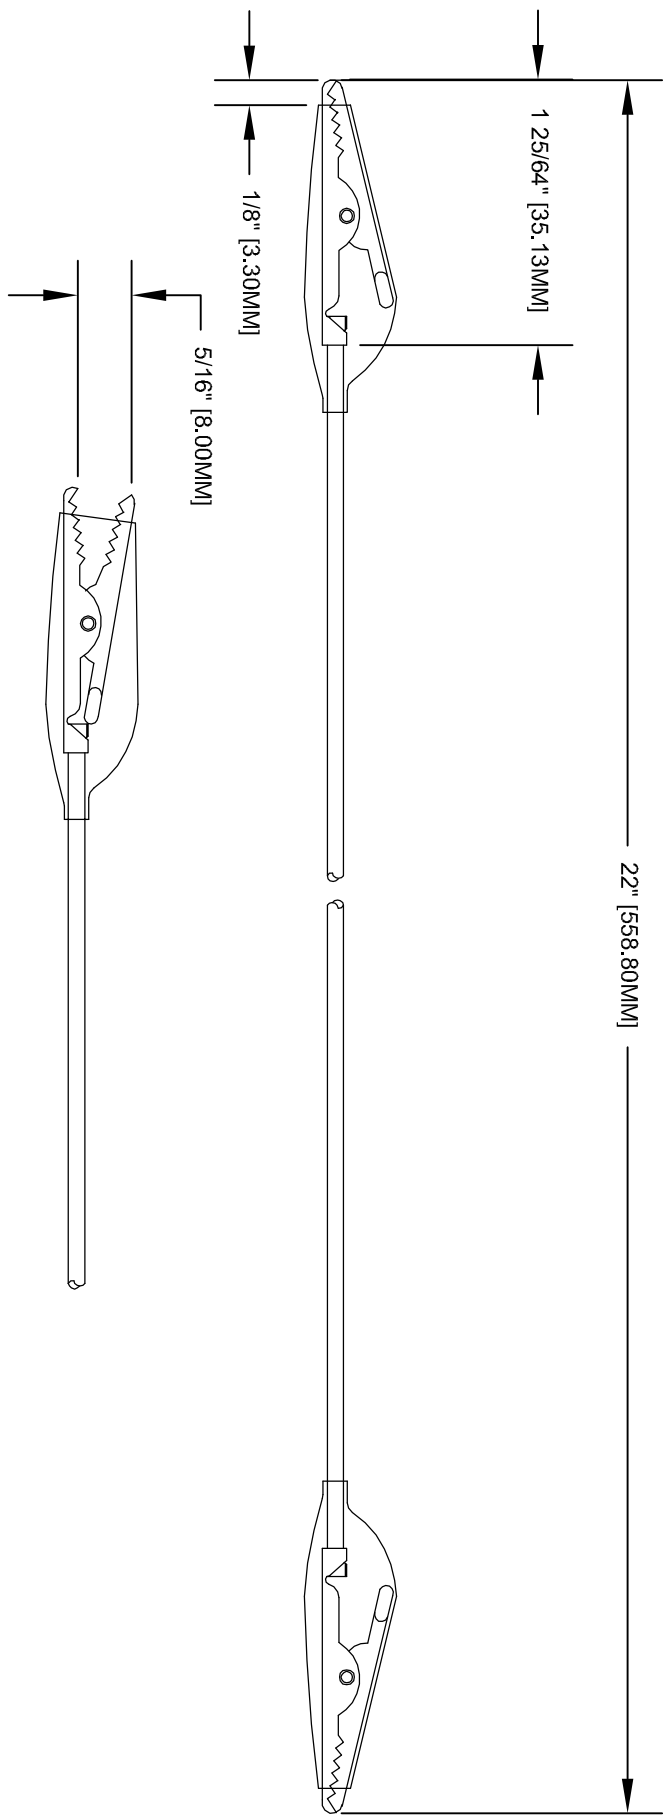

SPECLEADS
by Silvertronix

This drawing is not to be disclosed to a third party without the authority from the company ©

Date	8-22-09	DRN BY	MEA	TITLE	MULTI-COLOR INSULATED LEAD SET	ISSUE NO.	0	PART NO.	501789
MAT'L	PVC	SCALE	NONE	CURRENT RATING:	NA	8-22-09	1	PROJ. NO.	

FINISH: PVC --- COLORS = BLACK, YELLOW, GREEN, WHITE, RED.
2 OF EACH COLOR PER SET.

ASSEMBLY NO.	PACKAGING :	PRINTING AS ILLUSTRATED	CONCENTRICITY:	ANGLES
--------------	-------------	-------------------------	----------------	--------