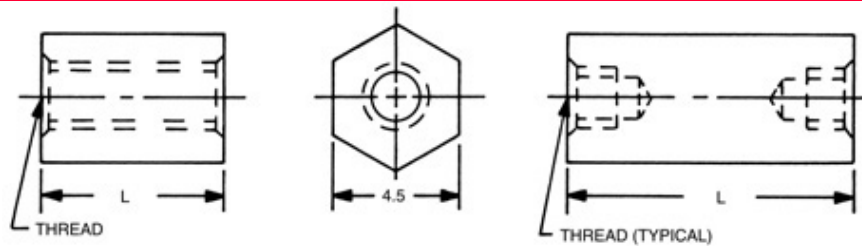

4.5mm HEX FEMALE STANDOFFS

RAF

RAF

Order Code:

Contents

Finishes:

[Quote](#)

[\[How to create part numbers\]](#)

[\[Material](#)

[Specifications\]](#)

SELECT	PART NO.	LENGTH
	M1250	3
	M1251	4
	M1252	5
	M1253	6
	M1254	7
	M1255	8
	M1256	9
	M1257	10
	M1258	11
	M1259	12
	M1260	13
	M1261	14
	M1262	15
	M1263	16
	M1264	17
	M1265	18