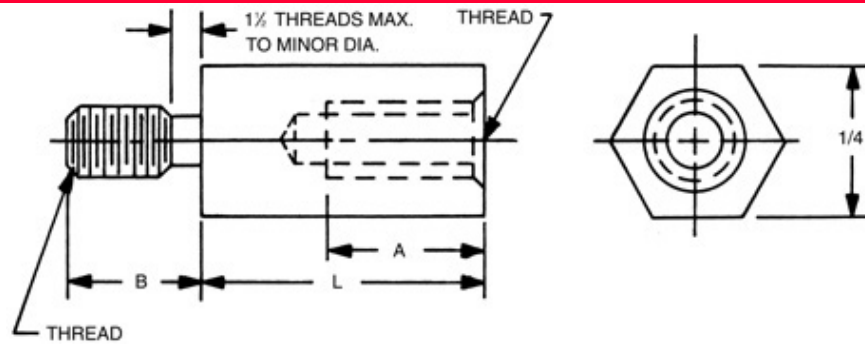

1/4 HEX MALE-FEMALE STANDOFFS

RAF

RAF

SELECT	PART NO.	LENGTH
	4530A	7/32
	4530	1/4
	4530T	9/32
	4531	5/16
	4531T	11/32
	4532	3/8
	4532T	13/32
	4533	7/16
	4533T	15/32
	4534	1/2
	4534T	17/32
	4535	9/16
	4535T	19/32
	4536	5/8
	4536T	21/32
	4537	11/16
	4537T	23/32
	4538	3/4
	4538T	25/32
	4539	13/16
	4539T	27/32
	4540	7/8
	4540T	29/32

SELECT	PART NO.	LENGTH
	4541	15/16
	4541T	31/32
	4542	1"
	4543	1-1/16
	4544	1-1/8
	4545	1-3/16
	4546	1-1/4
	4547	1-5/16
	4548	1-3/8
	4549	1-7/16

SELECT	PART NO.	LENGTH
	4550	1-1/2
	4551	1-9/16
	4552	1-5/8
	4553	1-11/16
	4554	1-3/4
	4555	1-13/16
	4556	1-7/8
	4557	1-15/16
	4558	2
	4559	2-1/8
	4560	2-1/4
	4561	2-3/8
	4562	2-1/2
	4563	2-5/8
	4564	2-3/4
	4565	2-7/8
	4566	3
	4567	3-1/4
	4568	3-1/2
	4569	3-3/4
	4570	4

Select	CODE	THREAD
	256	2-56
	440	4-40
	632	6-32
	832	8-32

THREAD LENGTH CODE		
THREAD	A	B
2-56	3/16	5/32
4-40	1/4	3/16
6-32	3/8	1/4
8-32	7/16	3/8

In short lengths, "A" will be tapped to maximum depth

Select	CODE	MATERIAL	RoHS
	AL	ALUMINUM	YES
	B	BRASS	YES
	SS	STAINLESS STEEL	YES
	S	STEEL	YES
	N	NYLON	YES