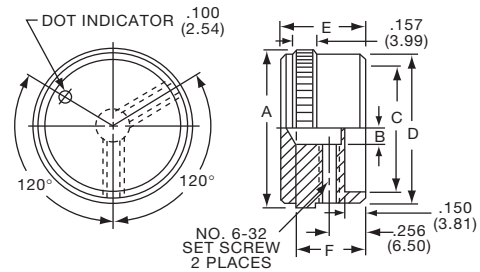

Knobs, Machined Aluminum

KD SERIES

KD1250B1/4

Tyco Diamond Knurl with Indicator Line									
Electronics	Alcoswitch	Color	A	B	C	D	E	F	G
7-1437621-1	KD500A1/8	Natural	.500(12.7)	.430(10.9)	.380(9.65)	.430(10.9)	.630(16.0)	.510(13.0)	.470(11.9)
7-1437621-0	KD500A1/4	Natural	.500(12.7)	.430(10.9)	.380(9.65)	.430(10.9)	.630(16.0)	.510(13.0)	.470(11.9)
7-1437621-3	KD500B1/8	Black	.500(12.7)	.430(10.9)	.380(9.65)	.430(10.9)	.630(16.0)	.510(13.0)	.470(11.9)
7-1437621-2	KD500B1/4	Black	.500(12.7)	.430(10.9)	.380(9.65)	.430(10.9)	.630(16.0)	.510(13.0)	.470(11.9)
7-1437621-4	KD700A1/4	Natural	.750(19.1)	.660(16.8)	.590(15.0)	.660(16.8)	.630(16.0)	.510(13.0)	.470(11.9)
7-1437621-5	KD700B1/4	Black	.750(19.1)	.660(16.8)	.590(15.0)	.660(16.8)	.630(16.0)	.510(13.0)	.470(11.9)
7-1437621-6	KD900A1/4	Natural	.940(23.9)	.820(20.8)	.710(18.0)	.820(20.8)	.630(16.0)	.510(13.0)	.470(11.9)
7-1437621-7	KD900B1/4	Black	.940(23.9)	.820(20.8)	.710(18.0)	.820(20.8)	.630(16.0)	.510(13.0)	.470(11.9)
6-1437621-8	KD1250A1/4	Natural	1.25(31.8)	1.11(28.2)	.980(24.9)	1.11(28.2)	.750(19.1)	.630(16.0)	.590(15.0)
6-1437621-9	KD1250B1/4	Black	1.25(31.8)	1.11(28.2)	.980(24.9)	1.11(28.2)	.750(19.1)	.630(16.0)	.590(15.0)

KE SERIES

KE900AB1/4

KE500AB1/4

Tyco Knurl Grip with Top Dot Indicator								
Electronics	Alcoswitch	Color	A	B	C	D	F	
8-1437621-0	KE500AB1/8	Ntl. - Blk.	.500(12.7)	.126(3.20)	.382(9.70)	.460(11.7)	.625(15.9)	.512(13.0)
7-1437621-9	KE500AB1/4	Ntl. - Blk.	.500(12.7)	.126(3.20)	.382(9.70)	.460(11.7)	.625(15.9)	.512(13.0)
8-1437621-1	KE700AB1/4	Ntl. - Blk.	.740(18.8)	.251(6.38)	.630(16.0)	.708(18.0)	.625(15.9)	.512(13.0)
8-1437621-2	KE900AB1/4	Ntl. - Blk.	.93(23.8)	.251(6.38)	.787(20.0)	.900(22.9)	.625(15.9)	.512(13.0)
7-1437621-8	KE1250AB1/4	Ntl. - Blk.	1.25(31.8)	.251(6.38)	1.06(26.9)	1.17(29.7)	.625(15.9)	.512(13.0)