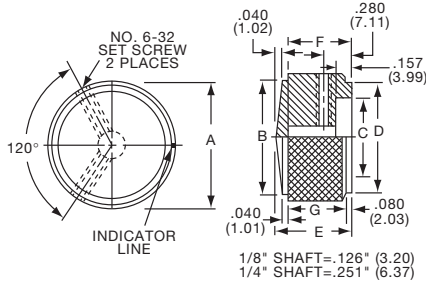

Knobs, Machined Aluminum

KD SERIES

KD1250B1/4

Tyco Diamond Knurl with Indicator Line									
Electronics	Alcoswitch	Color	A	B	C	D	E	F	G
7-1437621-1	KD500A1/8	Natural	.500(12.7)	.430(10.9)	.380(9.65)	.430(10.9)	.630(16.0)	.510(13.0)	.470(11.9)
7-1437621-0	KD500A1/4	Natural	.500(12.7)	.430(10.9)	.380(9.65)	.430(10.9)	.630(16.0)	.510(13.0)	.470(11.9)
7-1437621-3	KD500B1/8	Black	.500(12.7)	.430(10.9)	.380(9.65)	.430(10.9)	.630(16.0)	.510(13.0)	.470(11.9)
7-1437621-2	KD500B1/4	Black	.500(12.7)	.430(10.9)	.380(9.65)	.430(10.9)	.630(16.0)	.510(13.0)	.470(11.9)
7-1437621-4	KD700A1/4	Natural	.750(19.1)	.660(16.8)	.590(15.0)	.660(16.8)	.630(16.0)	.510(13.0)	.470(11.9)
7-1437621-5	KD700B1/4	Black	.750(19.1)	.660(16.8)	.590(15.0)	.660(16.8)	.630(16.0)	.510(13.0)	.470(11.9)
7-1437621-6	KD900A1/4	Natural	.940(23.9)	.820(20.8)	.710(18.0)	.820(20.8)	.630(16.0)	.510(13.0)	.470(11.9)
7-1437621-7	KD900B1/4	Black	.940(23.9)	.820(20.8)	.710(18.0)	.820(20.8)	.630(16.0)	.510(13.0)	.470(11.9)
6-1437621-8	KD1250A1/4	Natural	1.25(31.8)	1.11(28.2)	.980(24.9)	1.11(28.2)	.750(19.1)	.630(16.0)	.590(15.0)
6-1437621-9	KD1250B1/4	Black	1.25(31.8)	1.11(28.2)	.980(24.9)	1.11(28.2)	.750(19.1)	.630(16.0)	.590(15.0)

KE SERIES

KE900AB1/4

KE500AB1/4

Tyco Knurl Grip with Top Dot Indicator								
Electronics	Alcoswitch	Color	A	B	C	D	F	
8-1437621-0	KE500AB1/8	Ntl. - Blk.	.500(12.7)	.126(3.20)	.382(9.70)	.460(11.7)	.625(15.9)	.512(13.0)
7-1437621-9	KE500AB1/4	Ntl. - Blk.	.500(12.7)	.126(3.20)	.382(9.70)	.460(11.7)	.625(15.9)	.512(13.0)
8-1437621-1	KE700AB1/4	Ntl. - Blk.	.740(18.8)	.251(6.38)	.630(16.0)	.708(18.0)	.625(15.9)	.512(13.0)
8-1437621-2	KE900AB1/4	Ntl. - Blk.	.93(23.8)	.251(6.38)	.787(20.0)	.900(22.9)	.625(15.9)	.512(13.0)
7-1437621-8	KE1250AB1/4	Ntl. - Blk.	1.25(31.8)	.251(6.38)	1.06(26.9)	1.17(29.7)	.625(15.9)	.512(13.0)