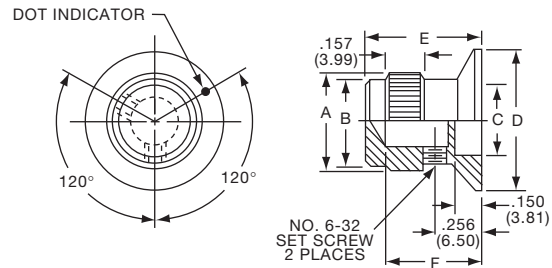

KE SERIES

KE900AB1/4

KE500AB1/4

Tyco Knurl Grip with Top Dot Indicator								
Electronics	Alcoswitch	Color	A	B	C	D	F	
8-1437621-0	KE500AB1/8	Ntl. - Blk.	.500(12.7)	.126(3.20)	.382(9.70)	.460(11.7)	.625(15.9)	.512(13.0)
7-1437621-9	KE500AB1/4	Ntl. - Blk.	.500(12.7)	.126(3.20)	.382(9.70)	.460(11.7)	.625(15.9)	.512(13.0)
8-1437621-1	KE700AB1/4	Ntl. - Blk.	.740(18.8)	.251(6.38)	.630(16.0)	.708(18.0)	.625(15.9)	.512(13.0)
8-1437621-2	KE900AB1/4	Ntl. - Blk.	.93(23.8)	.251(6.38)	.787(20.0)	.900(22.9)	.625(15.9)	.512(13.0)
7-1437621-8	KE1250AB1/4	Ntl. - Blk.	1.25(31.8)	.251(6.38)	1.06(26.9)	1.17(29.7)	.625(15.9)	.512(13.0)

KES SERIES

KES500AB1/4

Tyco Knurl Grip with Dot Indicator on Skirt								
Electronics	Alcoswitch	Color	A	B	C	D	F	
8-1437621-4	KES500AB1/8	Ntl. - Blk.	.500(12.7)	.460(11.7)	.382(9.70)	.750(19.1)	.625(15.9)	.512(13.0)
8-1437621-3	KES500AB1/4	Ntl. - Blk.	.500(12.7)	.460(11.7)	.382(9.70)	.750(19.1)	.625(15.9)	.512(13.0)
8-1437621-5	KES700AB1/4	Ntl. - Blk.	.750(19.1)	.710(18.1)	.630(16.0)	1.13(28.7)	.625(15.9)	.512(13.0)
	KES900AB1/4	Ntl. - Blk.	.937(23.8)	.897(22.8)	.787(20.0)	1.44(36.6)	.625(15.9)	.512(13.0)