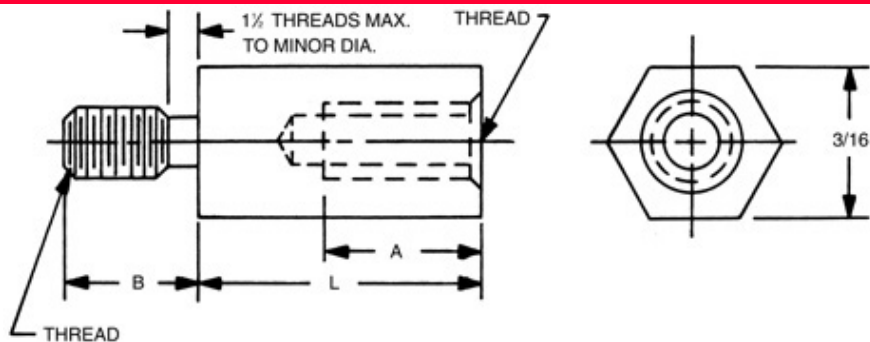

3/16 HEX MALE-FEMALE STANDOFFS

RAF

RAF

SELECT	PART NO.	LENGTH
	4500A	5/32
	4500	3/16
	4500T	7/32
	4501	1/4
	4501T	9/32
	4502	5/16
	4502T	11/32
	4503	3/8
	4503T	13/32
	4504	7/16
	4504T	15/32
	4505	1/2
	4505T	17/32
	4506	9/16
	4506T	19/32
	4507	5/8
	4507T	21/32
	4508	11/16
	4508T	23/32

SELECT	PART NO.	LENGTH
	4509	3/4
	4509T	25/32
	4510	13/16
	4510T	27/32
	4511	7/8
	4511T	29/32
	4512	15/16
	4512T	31/32
	4513	1
	4514	1-1/16

SELECT	PART NO.	LENGTH
	4515	1-1/8
	4516	1-3/16
	4517	1-1/4
	4518	1-5/16
	4519	1-3/8
	4520	1-7/16
	4521	1-1/2
	4522	1-9/16
	4523	1-5/8
	4524	1-11/16
	4525	1-3/4
	4526	1-13/16
	4527	1-7/8
	4528	1-15/16
	4529	2"

Select	CODE	THREAD
	256	2-56
	440	4-40
	632	6-32

THREAD LENGTH CODE		
THREAD	A	B
2-56	3/16	5/32
4-40	1/4	3/16
6-32	3/8	1/4

In short lengths, "A" will be tapped to maximum depth

Select	CODE	MATERIAL	RoHS
	AL	ALUMINUM	YES
	B	BRASS	YES
	SS	STAINLESS STEEL	YES
	S	STEEL	YES
	N	NYLON	YES