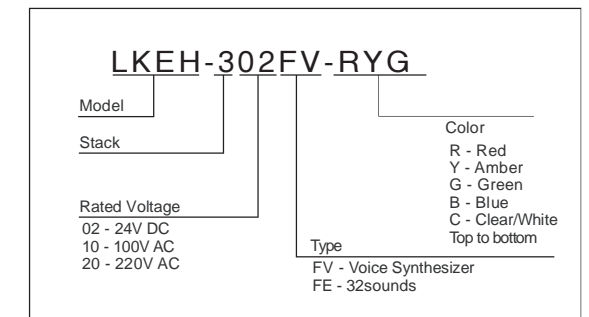

How to order

LKEH-FV type

Voice Type	Model	60 flashes per minute				
		Rated Voltage	Voltage Range	Number of stacks	Power Consumption	Mass
24V DC	LKEH-102FV	24V DC	24V DC±10%	1	14W	1.8kg
	LKEH-202FV			2	16W	2.0kg
	LKEH-302FV			3	18W	2.2kg
	LKEH-402FV			4	20W	2.4kg
100V AC	LKEH-110FV	100V AC	100V AC±10%	1	17W	2.5kg
	LKEH-210FV			2	20W	2.7kg
	LKEH-310FV			3	23W	2.9kg
	LKEH-410FV			4	26W	3.1kg
220V AC	LKEH-120FV	220V AC	220V AC±10%	1	17W	2.5kg
	LKEH-220FV			2	20W	2.7kg
	LKEH-320FV			3	23W	2.9kg
	LKEH-420FV			4	26W	3.1kg

LKEH-FE type

Sound Type	Model	60 flashes per minute				
		Rated Voltage	Voltage Range	Number of stacks	Power Consumption	Mass
24V DC	LKEH-102FE	24V DC	24V DC±10%	1	10.6W	1.8kg
	LKEH-202FE			2	12.4W	2.0kg
	LKEH-302FE			3	14.2W	2.2kg
	LKEH-402FE			4	16W	2.4kg
100V AC	LKEH-110FE	100V AC	100V AC±10%	1	17W	2.5kg
	LKEH-210FE			2	20W	2.7kg
	LKEH-310FE			3	23W	2.9kg
	LKEH-410FE			4	26W	3.1kg
220V AC	LKEH-120FE	220V AC	220V AC±10%	1	17W	2.5kg
	LKEH-220FE			2	20W	2.7kg
	LKEH-320FE			3	23W	2.9kg
	LKEH-420FE			4	26W	3.1kg