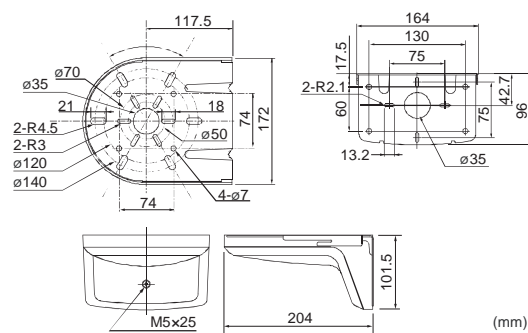

Available by Special Order

- PNP open collector transistor type.

Optional Parts

Wall mount bracket SZ-023
Bracket: steel (powder coating)

Voice Synthesizer (LKEH-FV)

- Total recording time of up to 64 seconds (64kbit/s) can be divided up to 5 channels when a bit input, or 31 channels when binary input.