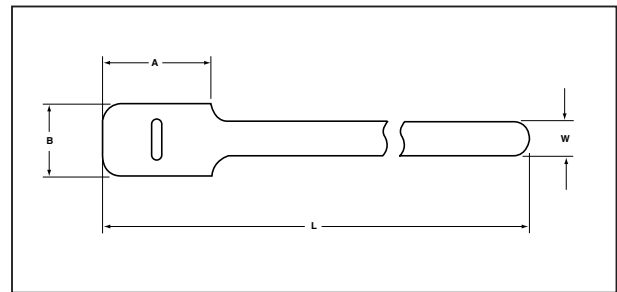

Type GT.50X8

Color Red

Features The Grip Tie is a low profile, one piece fastening device. Constructed of polyethylene hook and nylon loop, laminated back to back, the Grip Tie features quick release for repetitive access to cable and wire. It can be opened and closed numerous times wit

2. Product Dimensions

Min. Tensile Strength	40 lbs / 177.93
Length (L)	8 " / 203.2 mm
Length (L2)	1.5 " / 38.1 mm
Width (W)	.5 " / 12.7
Width (W2)	1 " / 25.4
Max. Ø Bundle	1.75 " / 44.45 mm

4. Material and Specifications

Material	Polyamide (PA)
Material Shortcut	PA66

Logistic and Packaging

Packaging Type	bag
Pkg. Qty.	10
Carton Qty.	1000
Minimum Order Quantity	10
UPC	08930616391

Grip Tie Straps

The Grip Tie is a low profile, one piece fastening device. Constructed of polyethylene hook and nylon loop, laminated back to back, the Grip Tie features quick release for repetitive access to cable and wire. It can be opened and closed numerous times without failure. The Grip Tie is reusable, adjustable, releasable and easy to install. Its design provides ease of installation in tight areas such as telecommunications closets and will not get caught on other cables. The tie also will not cause damage to Category 5e and Category 6 cable or fiber optic cable since it cannot be over-cinched.

Available in rolls and straps in 6", 8", 11" and 15" sizes. The Grip Ties are available in a variety of colors and are versatile enough for applications ranging from network installations to bundling power cords. Grip ties are customizable with your company name (minimum quantities apply).