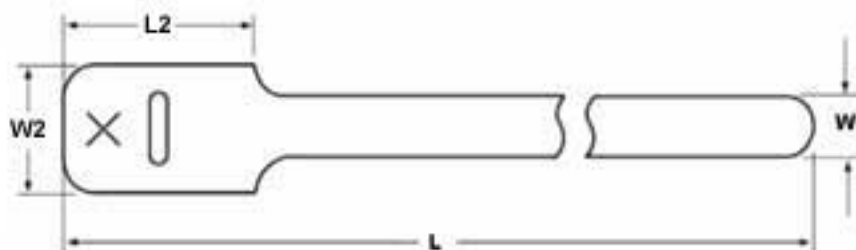

GT.50X82P2

8" Grip Tie - .5" wide - Red

Article Number: 854-44358

Part Number: GT.50X82P2

Type: GT.50X8

Material: PA66

1. Base Data

Part No. GT.50X82P2

Type GT.50X8

Color Red

Features The Grip Tie is a low profile, one piece fastening device. Constructed of polyethylene hook and nylon loop, laminated back to back, the Grip Tie features quick release for repetitive access to cable and wire. It can be opened and closed numerous times wit

2. Product Dimensions

Min. Tensile Strength	40 lbs / 177.93
Length (L)	8 " / 203.2 mm
Length (L2)	1.5 " / 38.1 mm
Width (W)	.5 " / 12.7
Width (W2)	1 " / 25.4
Max. Ø Bundle	1.75 " / 44.45 mm

4. Material and Specifications

Material	Polyamide (PA)
Material Shortcut	PA66

Logistic and Packaging

Packaging Type	bag
Pkg. Qty.	10
Carton Qty.	1000
Minimum Order Quantity	10
UPC	08930616391

Grip Tie Straps

The Grip Tie is a low profile, one piece fastening device. Constructed of polyethylene hook and nylon loop, laminated back to back, the Grip Tie features quick release for repetitive access to cable and wire. It can be opened and closed numerous times without failure. The Grip Tie is reusable, adjustable, releasable and easy to install. Its design provides ease of installation in tight areas such as telecommunications closets and will not get caught on other cables. The tie also will not cause damage to Category 5e and Category 6 cable or fiber optic cable since it cannot be over-cinched.