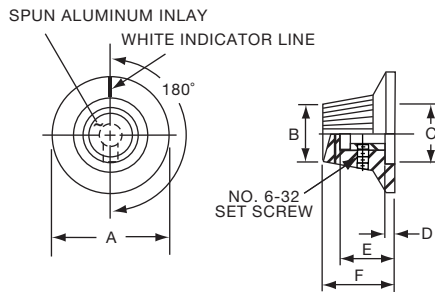

**Knobs, Molded Phenolic**

PKS SERIES

PKS1104B1/4

		Straight Knurl with Indicator Line on Skirt					
Tyco Electronics	Alcoswitch	A	B	C	D	E	F
9-1437624-5	PKS1104B1/4	1.12(28.5)	.567(14.4)	.620(15.8)	.090(2.29)	.510(12.95)	.670(17.0)

PKS SERIES

		Straight Knurl Aluminum Skirt Has Line or 0-9 Numbers						
Tyco Electronics	Alcoswitch	A	B	C	D	E	F	Marking
9-1437624-4	PKS1103B101/4	1.17(29.6)	.571(14.5)	.620(15.7)	.098(2.49)	.516(13.1)	.670(17.0)	Numbers
9-1437624-7	PKS1106B1/4	1.17(29.6)	.571(14.5)	.618(15.7)	.098(2.49)	.516(13.1)	.670(17.0)	Line
9-1437624-6	PKS1105B101/4	1.17(29.6)	.571(14.5)	.618(15.7)	.098(2.49)	.516(13.1)	.670(17.0)	Numbers

Indicator Line

PKS1132B51/4

		Choice of Indicator Line or 0-9, 0-10, -5+5 Numerals						
Tyco Electronics	Alcoswitch	A	B	C	D	E	F	Marking
1437625-1	PKS1132B51/4	1.18(30.0)	.551(14.0)	.551(14.0)	.118(30.0)	.615(15.62)	.748(19.0)	+5-0-5
1437625-2	PKS1132B91/4	1.18(30.0)	.551(14.0)	.551(14.0)	.118(30.0)	.615(15.62)	.748(19.0)	0-9
9-1437624-9	PKS1132B101/4	1.18(30.0)	.551(14.0)	.551(14.0)	.118(30.0)	.615(15.62)	.748(19.0)	0-10
9-1437624-8	*PKS1132B1/4	1.18(30.0)	.551(14.0)	.551(14.0)	.118(30.0)	.615(15.62)	.748(19.0)	Indicator Line

\*1 Set screw 180° from indicator line.

PKS1132B91/4