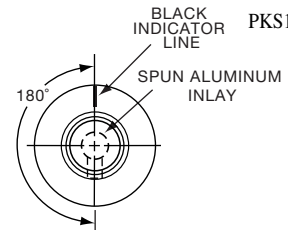

**Knobs, Molded Phenolic**

PKS SERIES

PKS1104B1/4

		Straight Knurl with Indicator Line on Skirt					
Tyco Electronics	Alcoswitch	A	B	C	D	E	F
9-1437624-5	PKS1104B1/4	1.12(28.5)	.567(14.4)	.620(15.8)	.090(2.29)	.510(12.95)	.670(17.0)

PKS SERIES

		Straight Knurl Aluminum Skirt Has Line or 0-9 Numbers						
Tyco Electronics	Alcoswitch	A	B	C	D	E	F	Marking
9-1437624-4	PKS1103B101/4	1.17(29.6)	.571(14.5)	.620(15.7)	.098(2.49)	.516(13.1)	.670(17.0)	Numbers
9-1437624-7	PKS1106B1/4	1.17(29.6)	.571(14.5)	.618(15.7)	.098(2.49)	.516(13.1)	.670(17.0)	Line
9-1437624-6	PKS1105B101/4	1.17(29.6)	.571(14.5)	.618(15.7)	.098(2.49)	.516(13.1)	.670(17.0)	Numbers

PKS1106B1/4

PKS1103B101/4

PKS1105B101/4

PKS SERIES

SPUN ALUMINUM INLAY

0-10

+5-5

0-9

\*1 Set screw 180° from indicator line.

PKS1132B91/4