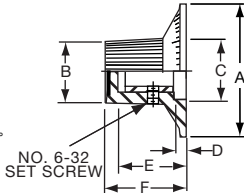

PKS1106B1/4

PKS1103B101/4

PKS1105B101/4

PKS SERIES

SPUN ALUMINUM INLAY

0-10

+5-5

0-9

Indicator Line

PKS1132B51/4

		Choice of Indicator Line or 0-9, 0-10, -5+5 Numerals						
Tyco Electronics	Alcoswitch	A	B	C	D	E	F	Marking
1437625-1	PKS1132B51/4	1.18(30.0)	.551(14.0)	.551(14.0)	.118(30.0)	.615(15.62)	.748(19.0)	+5-0-5
1437625-2	PKS1132B91/4	1.18(30.0)	.551(14.0)	.551(14.0)	.118(30.0)	.615(15.62)	.748(19.0)	0-9
9-1437624-9	PKS1132B101/4	1.18(30.0)	.551(14.0)	.551(14.0)	.118(30.0)	.615(15.62)	.748(19.0)	0-10
9-1437624-8	*PKS1132B1/4	1.18(30.0)	.551(14.0)	.551(14.0)	.118(30.0)	.615(15.62)	.748(19.0)	Indicator Line

\*1 Set screw 180° from indicator line.

PKS1132B91/4