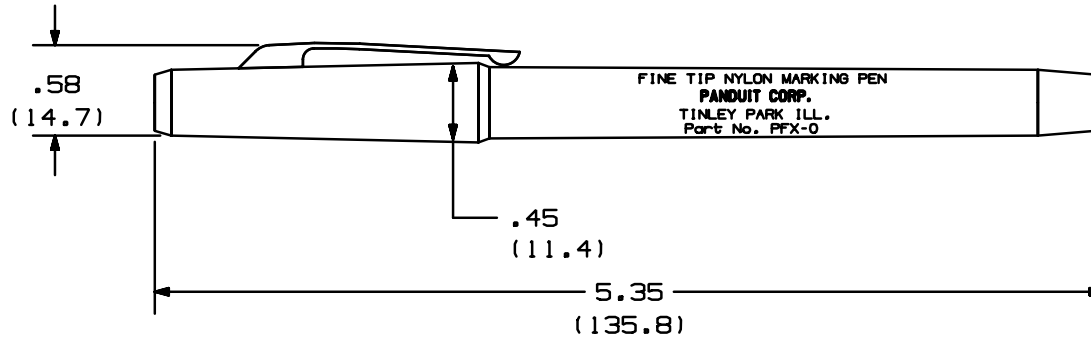

PFX-0

- Fast drying, permanent ink – legible identification on nylon
- Used with marker ties, write-on labels and tags, where ordinary marking pens will not work

▪ Part Number	PFX-0
▪ RoHS Compliancy Status	Compliant
▪ Part Description	Permanent marking pen – fine tip.
▪ Product Type	Marking Pen
▪ Color	Black
▪ Pricing Description	Marking Pen, Fine Tip, Black
▪ Tip Style	Fine
▪ Min. Order UOM	PC
▪ Min. Order Qty.	12
▪ BOM Qty. (# of Pkgs.)	

THIS COPY IS PROVIDED ON A RESTRICTED BASIS AND IS NOT TO BE USED IN ANY WAY DETRIMENTAL TO THE INTERESTS OF PANDUIT CORP.

PANDUIT PART NO.	COLOR
PFX-0	BLACK
PFX-2	RED

NOTES:

- FOR USE ON NYLON MARKER TIES AND MARKER PLATES.

										CAD FILENAME/LAYERS SS_27146.PRT						
										PANDUIT CORP. TINLEY PARK, ILLINOIS						
										FINE TIP NYLON MARKING PEN PFX-0 PFX-2						
										UNLESS OTHERWISE SPECIFIED, DIMENSIONAL TOLERANCES ARE: (.X) ± (.XXX) ± (.XX) ± ANGLES ±		UNLESS OTHERWISE SPECIFIED, ALL DIMENSIONS ARE GIVEN IN INCHES, THIRD ANGLE PROJECTION.				
										DRAWN BY KET		MAT'L:		SCALE NONE		
										DATE 5/26/98		DRAWING NO. SS-27146		DWG A		
										CHK'D				SIZE		
REV	DATE	BY	CHK	DESCRIPTION			ECN	-	R	CUST	SUP					
R	5/26/98	KT		DRAWING RELEASED			27146		R							