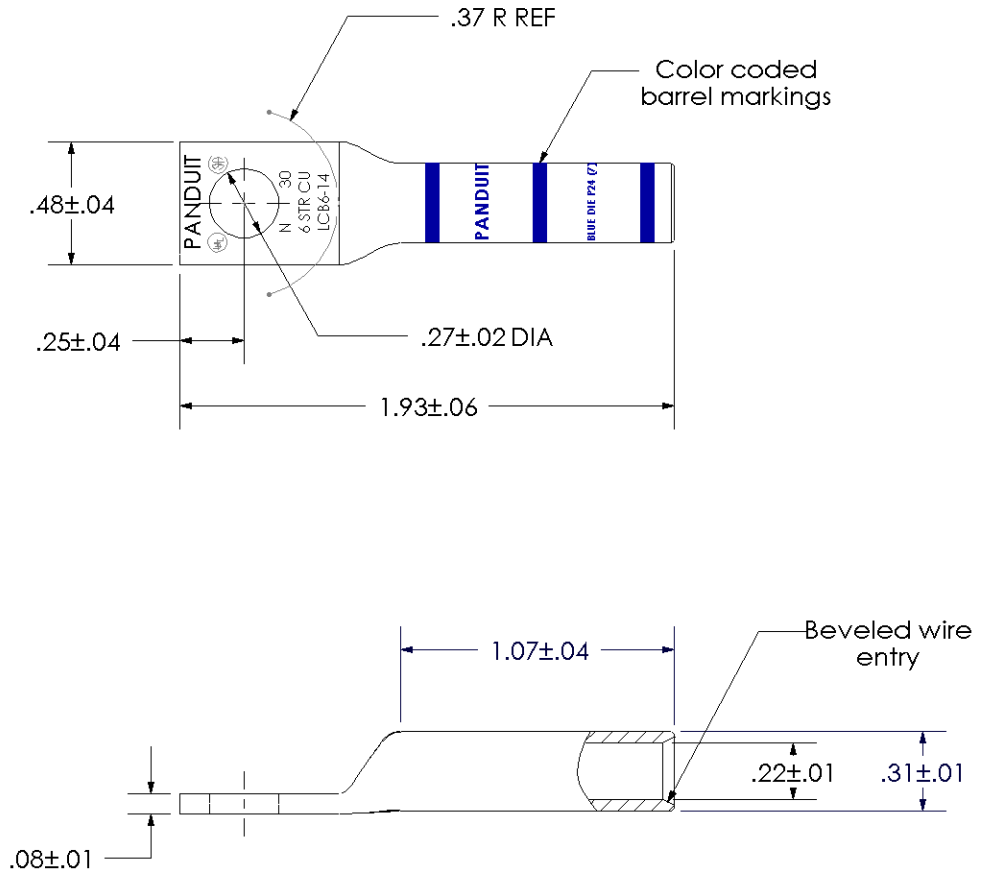

THIS COPY IS PROVIDED ON A RESTRICTED BASIS AND IS NOT TO BE USED IN ANY WAY DETRIMENTAL TO THE INTERESTS OF PANDUIT CORP.

Material	High Conductivity Seamless Copper Tube
Plating	Electro-Tin
Wire Size	6 AWG
Wire Type	Stranded Copper; Class B: Compact, Compressed or Concentric, Class C: Concentric
Wire Strip Length	1-1/4 in.
Stud Size	1/4 in.
UL Listed Wire Connector	Yes, for applications up to 35kv. Consult cable manufacturer for voltage stress relief instructions with applications greater than 2000 volts.
UL Temperature Rating	90° C
C.S.A Certified Wire Connector	Yes
Panduit Color Code on Barrel	BLUE
Panduit Die Index No. on Barrel	P24
Alternate Industry Die Index No. ( ) on Barrel	(7)

00	7/02	SAB	DRL	RELEASED	10327
REV	DATE	BY	CHK	DESCRIPTION	ECN

PANDUIT CORP. TINLEY PARK, ILLINOIS

LCB6-14-L
Copper Lug - One-Hole, Long Barrel

SCALE N/A   DRAWING NO / CAD FILE LCB6-14-CUST