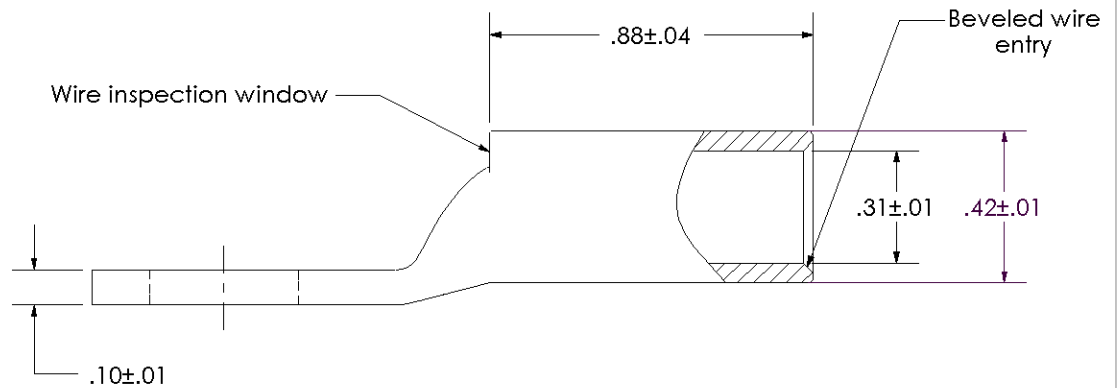

THIS COPY IS PROVIDED ON A RESTRICTED BASIS AND IS NOT TO BE USED IN ANY WAY DETRIMENTAL TO THE INTERESTS OF PANDUIT CORP.

Material	High Conductivity Seamless Copper Tube
Plating	Electro-Tin
Wire Size	2 AWG
Wire Type	Stranded Copper; Class B: Compact, Compressed or Concentric, Class C: Concentric
Wire Strip Length	15/16 in.
Stud Size	3/8 in.
UL Listed Wire Connector	Yes, for applications up to 35kv. Consult cable manufacturer for voltage stress relief instructions with applications greater than 2000 volts.
UL Temperature Rating	90° C
C.S.A Certified Wire Connector	Yes
Panduit Color Code on Barrel	BROWN
Panduit Die Index No. on Barrel	P33
Alternate Industry Die Index No. ( ) on Barrel	(10)

LISTED Wire Connector

00	9/02	SAB	DRL	RELEASED	10318
REV	DATE	BY	CHK	DESCRIPTION	ECN

PANDUIT CORP. TINLEY PARK, ILLINOIS

LCA2-38-Q
Copper Lug - One-Hole, Standard Barrel

SCALE N/A DRAWING NO / CAD FILE LCA2-38-CUST