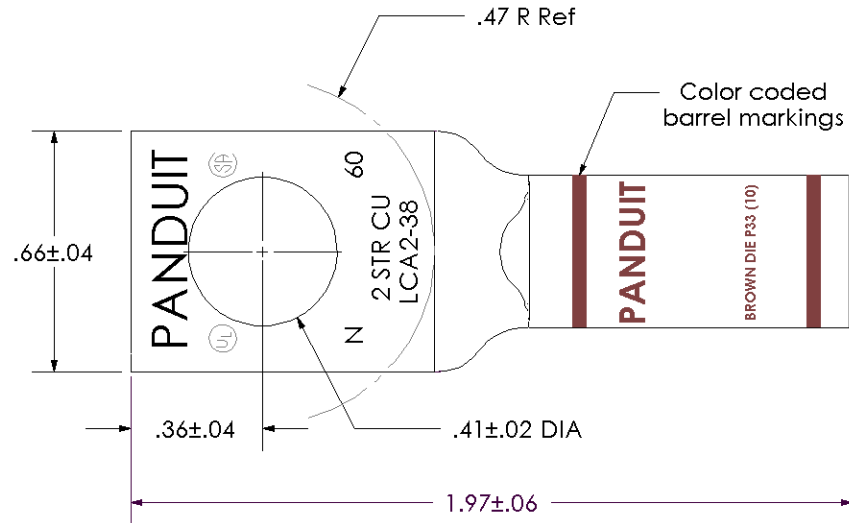

THIS COPY IS PROVIDED ON A RESTRICTED BASIS AND IS NOT TO BE USED IN ANY WAY DETRIMENTAL TO THE INTERESTS OF PANDUIT CORP.

Material	High Conductivity Seamless Copper Tube
Plating	Electro-Tin
Wire Size	2 AWG
Wire Type	Stranded Copper; Class B: Compact, Compressed or Concentric, Class C: Concentric
Wire Strip Length	15/16 in.
Stud Size	3/8 in.
UL Listed Wire Connector	Yes, for applications up to 35kv. Consult cable manufacturer for voltage stress relief instructions with applications greater than 2000 volts.
UL Temperature Rating	90° C
C.S.A Certified Wire Connector	Yes
Panduit Color Code on Barrel	BROWN
Panduit Die Index No. on Barrel	P33
Alternate Industry Die Index No. ( ) on Barrel	(10)

LISTED Wire Connector

00	9/02	SAB	DRL	RELEASED	10318
REV	DATE	BY	CHK	DESCRIPTION	ECN

PANDUIT CORP. TINLEY PARK, ILLINOIS

LCA2-38-Q
Copper Lug - One-Hole, Standard Barrel

SCALE N/A DRAWING NO / CAD FILE LCA2-38-CUST