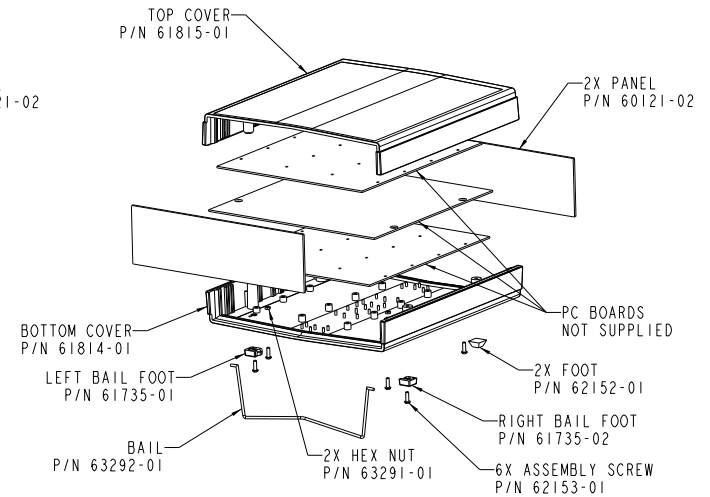

## **CF-225**

---

---

**External Dimensions: 9.1 x 8.3 x 2.6 in.**

**PCB Dimensions: 8.6 x 7.8 x 2.6 in.**

**Colors:** Black  
PC Bone

**Materials:** ABS-94HB

### **Components:**

- Top and Bottom Covers
- Assembly Screws
- 2 Panels (Black Only)
- 4 Feet

CF-225

CFB-225

SECTION A-A

SECTION B-B

**PACINTEC®**  
 1-610-361-4200  
 CF-225, CFB-225  
 VISIT **PACINTEC®**  
 ON THE WORLD WIDE WEB  
[www.pactecenclosures.com](http://www.pactecenclosures.com)

COLOR / MATERIAL CODE	
COLOR	94HB 94VO
BLACK	000 028
P.C.BONE	039 060

DRAWING NUMBER	REV
62710	B