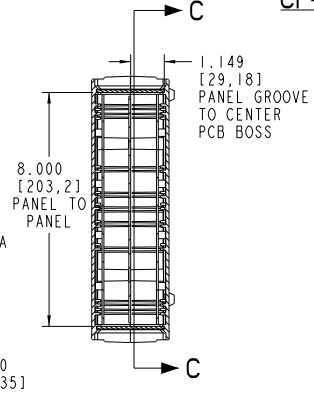

## **CF-225**

---

---

**External Dimensions: 9.1 x 8.3 x 2.6 in.**

**PCB Dimensions: 8.6 x 7.8 x 2.6 in.**

**Colors:** Black  
PC Bone

**Materials:** ABS-94HB

### **Components:**

- Top and Bottom Covers
- Assembly Screws
- 2 Panels (Black Only)
- 4 Feet

CF-225

CFB-225

SECTION A-A

SECTION B-B

**PACINTEC®**  
 1-610-361-4200  
 CF-225, CFB-225  
 VISIT **PACINTEC®**  
 ON THE WORLD WIDE WEB  
[www.pactecenclosures.com](http://www.pactecenclosures.com)

COLOR / MATERIAL CODE	
COLOR	94HB 94VO
BLACK	000 028
P.C.BONE	039 060

DRAWING NUMBER	REV
62710	B