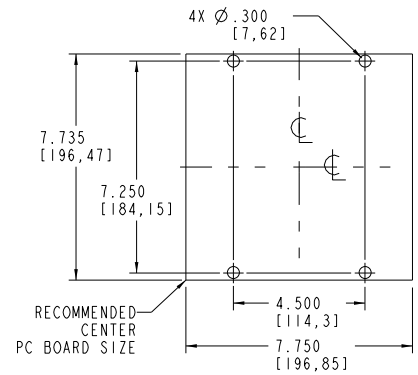

## **CF-225**

---

---

**External Dimensions: 9.1 x 8.3 x 2.6 in.**

**PCB Dimensions: 8.6 x 7.8 x 2.6 in.**

**Colors:** Black  
PC Bone

**Materials:** ABS-94HB

### **Components:**

- Top and Bottom Covers
- Assembly Screws
- 2 Panels (Black Only)
- 4 Feet

CF-225

CFB-225

SECTION A-A

SECTION B-B

**PACINTEC®**  
 1-610-361-4200  
 CF-225, CFB-225  
 VISIT **PACINTEC®**  
 ON THE WORLD WIDE WEB  
[www.pactecenclosures.com](http://www.pactecenclosures.com)

COLOR / MATERIAL CODE	
COLOR	94HB 94VO
BLACK	000 028
P.C.BONE	039 060

DRAWING NUMBER	REV
62710	B