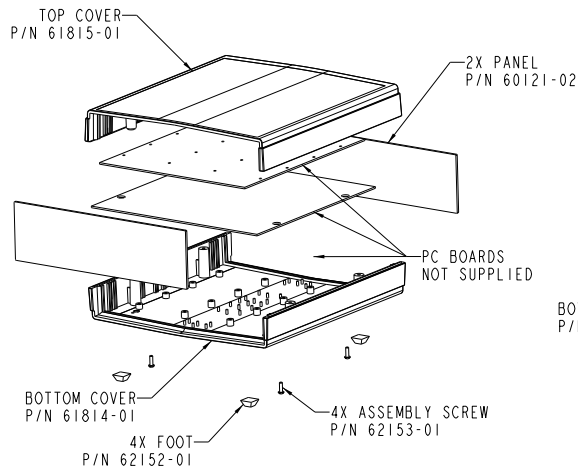

## **CF-225**

---

---

**External Dimensions: 9.1 x 8.3 x 2.6 in.**

**PCB Dimensions: 8.6 x 7.8 x 2.6 in.**

**Colors:** Black  
PC Bone

**Materials:** ABS-94HB

### **Components:**

- Top and Bottom Covers
- Assembly Screws
- 2 Panels (Black Only)
- 4 Feet

CF-225

CFB-225

SECTION A-A

SECTION B-B

**PACINTEC®**  
 1-610-361-4200  
 CF-225, CFB-225  
 VISIT **PACINTEC®**  
 ON THE WORLD WIDE WEB  
[www.pactecenclosures.com](http://www.pactecenclosures.com)

COLOR / MATERIAL CODE	
COLOR	94HB 94VO
BLACK	000 028
P.C.BONE	039 060

DRAWING NUMBER	REV
62710	B