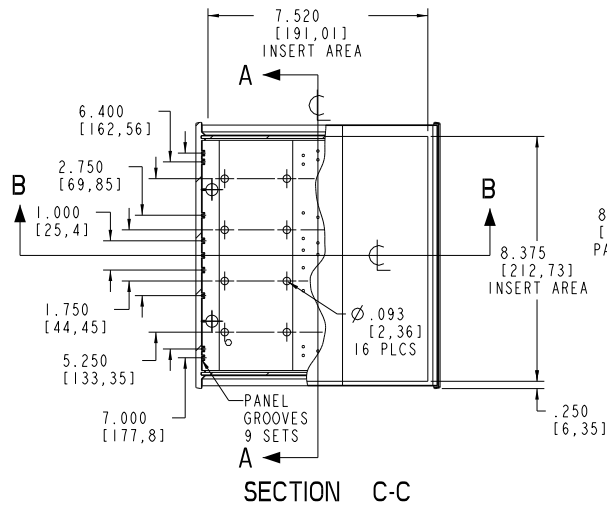

## **CF-225**

---

---

**External Dimensions: 9.1 x 8.3 x 2.6 in.**

**PCB Dimensions: 8.6 x 7.8 x 2.6 in.**

**Colors:** Black  
PC Bone

**Materials:** ABS-94HB

### **Components:**

- Top and Bottom Covers
- Assembly Screws
- 2 Panels (Black Only)
- 4 Feet

CF-225

CFB-225

SECTION A-A

SECTION B-B

**PACINTEC®**  
 1-610-361-4200  
 CF-225, CFB-225  
 VISIT **PACINTEC®**  
 ON THE WORLD WIDE WEB  
[www.pactecenclosures.com](http://www.pactecenclosures.com)

COLOR / MATERIAL CODE	
COLOR	94HB 94VO
BLACK	000 028
P.C.BONE	039 060

DRAWING NUMBER	REV
62710	B