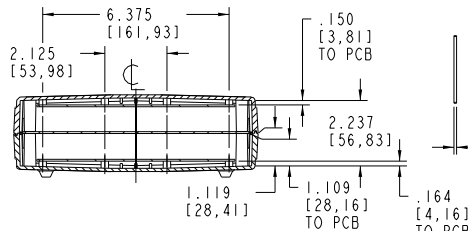

## **CF-225**

---

---

**External Dimensions: 9.1 x 8.3 x 2.6 in.**

**PCB Dimensions: 8.6 x 7.8 x 2.6 in.**

**Colors:** Black  
PC Bone

**Materials:** ABS-94HB

### **Components:**

- Top and Bottom Covers
- Assembly Screws
- 2 Panels (Black Only)
- 4 Feet

CF-225

CFB-225

SECTION A-A

SECTION B-B

**PACINTEC®**  
 1-610-361-4200  
 CF-225, CFB-225  
 VISIT **PACINTEC®**  
 ON THE WORLD WIDE WEB  
[www.pactecenclosures.com](http://www.pactecenclosures.com)

COLOR / MATERIAL CODE	
COLOR	94HB 94VO
BLACK	000 028
P.C.BONE	039 060

DRAWING NUMBER	REV
62710	B