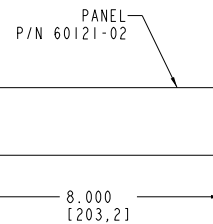

## **CF-225**

---

---

**External Dimensions: 9.1 x 8.3 x 2.6 in.**

**PCB Dimensions: 8.6 x 7.8 x 2.6 in.**

**Colors:** Black  
PC Bone

**Materials:** ABS-94HB

### **Components:**

- Top and Bottom Covers
- Assembly Screws
- 2 Panels (Black Only)
- 4 Feet

CF-225

CFB-225

SECTION A-A

SECTION B-B

**PACINTEC®**  
 1-610-361-4200  
 CF-225, CFB-225  
 VISIT **PACINTEC®**  
 ON THE WORLD WIDE WEB  
[www.pactecenclosures.com](http://www.pactecenclosures.com)

COLOR / MATERIAL CODE	
COLOR	94HB 94VO
BLACK	000 028
P.C.BONE	039 060

DRAWING NUMBER	REV
62710	B