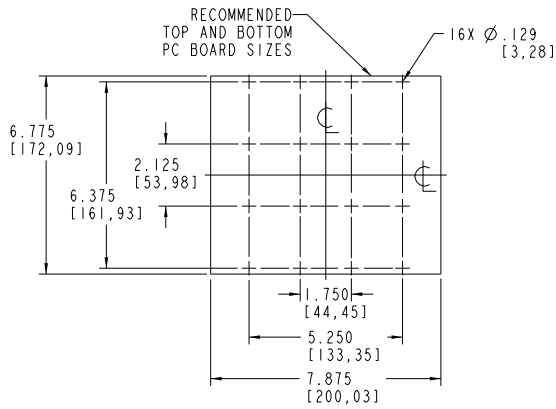

## **CF-225**

---

---

**External Dimensions: 9.1 x 8.3 x 2.6 in.**

**PCB Dimensions: 8.6 x 7.8 x 2.6 in.**

**Colors:** Black  
PC Bone

**Materials:** ABS-94HB

### **Components:**

- Top and Bottom Covers
- Assembly Screws
- 2 Panels (Black Only)
- 4 Feet

CF-225

CFB-225

SECTION A-A

SECTION B-B

**PACINTEC®**  
 1-610-361-4200  
 CF-225, CFB-225  
 VISIT **PACINTEC®**  
 ON THE WORLD WIDE WEB  
[www.pactecenclosures.com](http://www.pactecenclosures.com)

COLOR / MATERIAL CODE	
COLOR	94HB 94VO
BLACK	000 028
P.C.BONE	039 060

DRAWING NUMBER	REV
62710	B