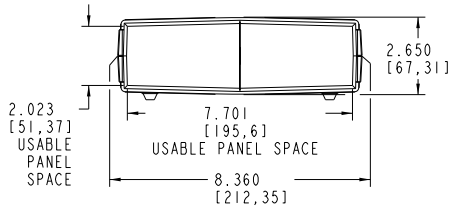

## **CF-225**

---

---

**External Dimensions: 9.1 x 8.3 x 2.6 in.**

**PCB Dimensions: 8.6 x 7.8 x 2.6 in.**

**Colors:** Black  
PC Bone

**Materials:** ABS-94HB

### **Components:**

- Top and Bottom Covers
- Assembly Screws
- 2 Panels (Black Only)
- 4 Feet

CF-225

CFB-225

SECTION A-A

SECTION B-B

**PACINTEC®**  
 1-610-361-4200  
 CF-225, CFB-225  
 VISIT **PACINTEC®**  
 ON THE WORLD WIDE WEB  
[www.pactecenclosures.com](http://www.pactecenclosures.com)