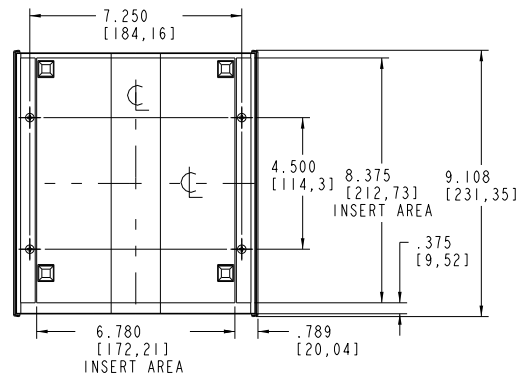

## **CF-225**

---

---

**External Dimensions: 9.1 x 8.3 x 2.6 in.**

**PCB Dimensions: 8.6 x 7.8 x 2.6 in.**

**Colors:** Black  
PC Bone

**Materials:** ABS-94HB

### **Components:**

- Top and Bottom Covers
- Assembly Screws
- 2 Panels (Black Only)
- 4 Feet

CF-225

CFB-225

SECTION A-A

SECTION B-B

**PACINTEC®**  
 1-610-361-4200  
 CF-225, CFB-225  
 VISIT **PACINTEC®**  
 ON THE WORLD WIDE WEB  
[www.pactecenclosures.com](http://www.pactecenclosures.com)

COLOR / MATERIAL CODE	
COLOR	94HB 94VO
BLACK	000 028
P.C.BONE	039 060

DRAWING NUMBER	REV
62710	B