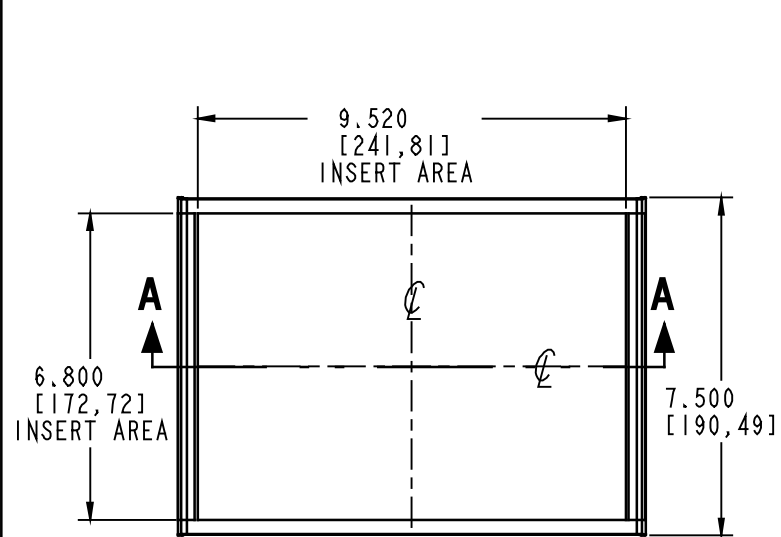

## BM-4

**External Dimensions: 7.5 x 10.4 x 4.3 in.**

**PCB Dimensions: 7 x 9.9 x 4.3 in.**

**Colors:** Black  
PC Bone

**Materials:** ABS-94HB  
[Material Specs](#)

### Components:

- Top and Bottom Covers
- Assembly Screws
- 2 Panels (Black Only)
- 4 Feet

[Custom Colors!!](#)

[Free Samples of  
New Products Available!](#)

**SECTION A-A**

**SECTION B-B**

**SECTION C-C**  
SCALE 1.000

DRAWING NUMBER	REV
75465	D