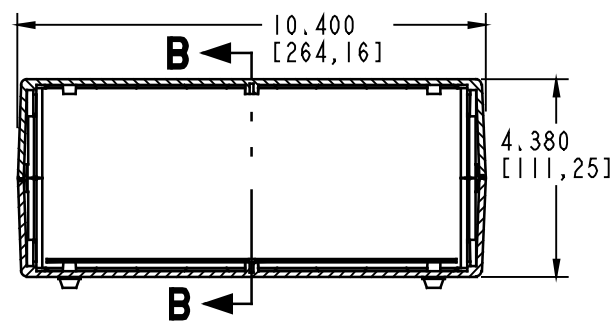

## BM-4

**External Dimensions: 7.5 x 10.4 x 4.3 in.**

**PCB Dimensions: 7 x 9.9 x 4.3 in.**

**Colors:** Black  
PC Bone

**Materials:** ABS-94HB  
[Material Specs](#)

### Components:

- Top and Bottom Covers
- Assembly Screws
- 2 Panels (Black Only)
- 4 Feet

[Custom Colors!!](#)

[Free Samples of  
New Products Available!](#)

**SECTION A-A**

**SECTION B-B**

**SECTION C-C**  
SCALE 1.000