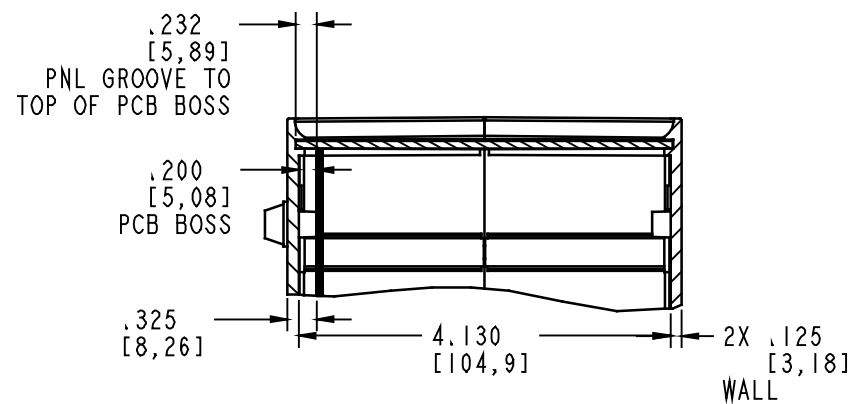

## BM-4

**External Dimensions: 7.5 x 10.4 x 4.3 in.**

**PCB Dimensions: 7 x 9.9 x 4.3 in.**

**Colors:** Black  
PC Bone

**Materials:** ABS-94HB  
[Material Specs](#)

### Components:

- Top and Bottom Covers
- Assembly Screws
- 2 Panels (Black Only)
- 4 Feet

[Custom Colors!!](#)

[Free Samples of  
New Products Available!](#)

**SECTION A-A**

**SECTION B-B**

**SECTION C-C**  
SCALE 1.000