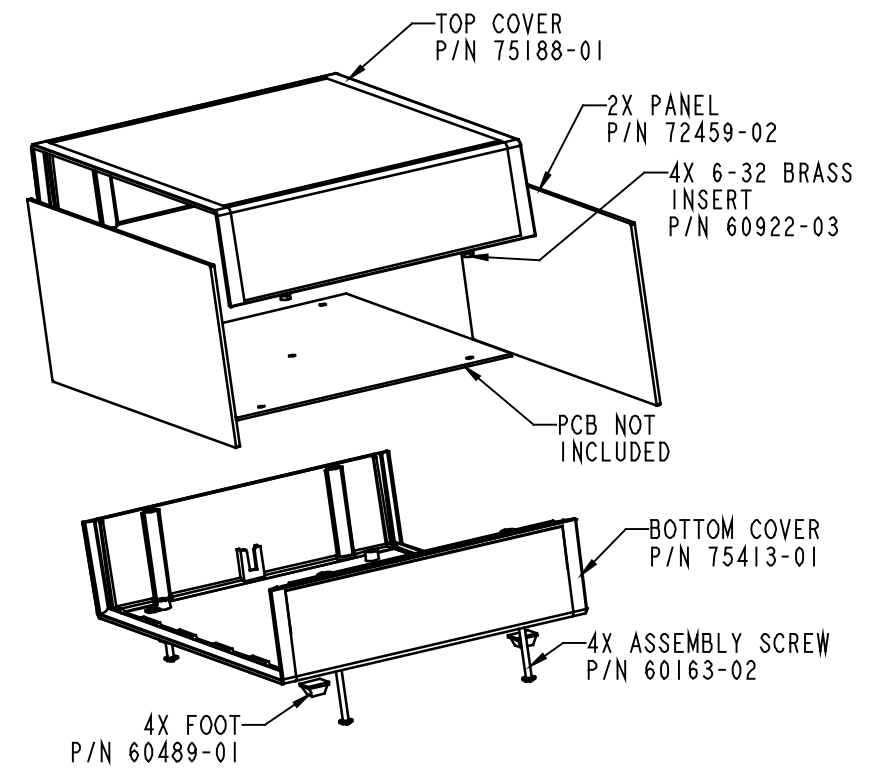

## BM-4

**External Dimensions: 7.5 x 10.4 x 4.3 in.**

**PCB Dimensions: 7 x 9.9 x 4.3 in.**

**Colors:** Black  
PC Bone

**Materials:** ABS-94HB  
[Material Specs](#)

### Components:

- Top and Bottom Covers
- Assembly Screws
- 2 Panels (Black Only)
- 4 Feet

[Custom Colors!!](#)

[Free Samples of  
New Products Available!](#)

**SECTION A-A**

**SECTION B-B**

**SECTION C-C**  
SCALE 1.000

DRAWING NUMBER	REV
75465	D