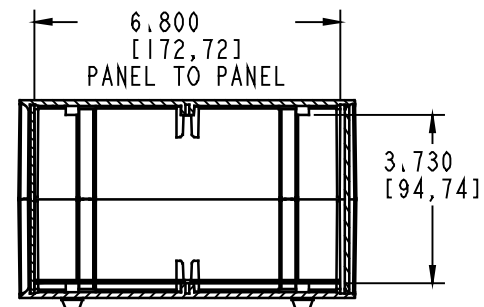

## BM-4

**External Dimensions: 7.5 x 10.4 x 4.3 in.**

**PCB Dimensions: 7 x 9.9 x 4.3 in.**

**Colors:** Black  
PC Bone

**Materials:** ABS-94HB  
[Material Specs](#)

### Components:

- Top and Bottom Covers
- Assembly Screws
- 2 Panels (Black Only)
- 4 Feet

[Custom Colors!!](#)

[Free Samples of  
New Products Available!](#)

**SECTION A-A**

**SECTION B-B**

**SECTION C-C**  
SCALE 1.000