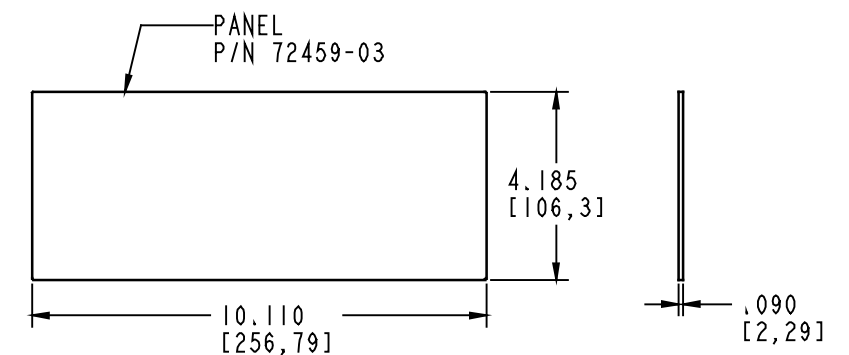

## BM-4

**External Dimensions: 7.5 x 10.4 x 4.3 in.**

**PCB Dimensions: 7 x 9.9 x 4.3 in.**

**Colors:** Black  
PC Bone

**Materials:** ABS-94HB  
[Material Specs](#)

### Components:

- Top and Bottom Covers
- Assembly Screws
- 2 Panels (Black Only)
- 4 Feet

[Custom Colors!!](#)

[Free Samples of  
New Products Available!](#)

**SECTION A-A**

**SECTION B-B**

**SECTION C-C**  
SCALE 1.000