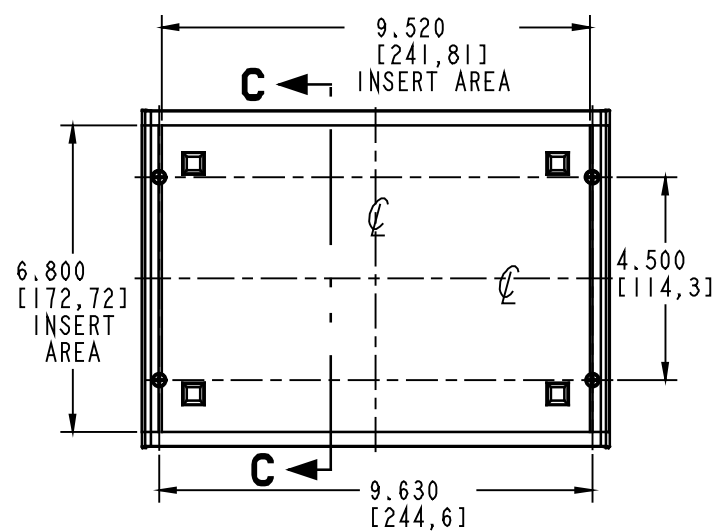

## BM-4

**External Dimensions: 7.5 x 10.4 x 4.3 in.**

**PCB Dimensions: 7 x 9.9 x 4.3 in.**

**Colors:** Black  
PC Bone

**Materials:** ABS-94HB  
[Material Specs](#)

### Components:

- Top and Bottom Covers
- Assembly Screws
- 2 Panels (Black Only)
- 4 Feet

[Custom Colors!!](#)

[Free Samples of  
New Products Available!](#)

**SECTION A-A**

**SECTION B-B**

**SECTION C-C**  
SCALE 1.000

DRAWING NUMBER	REV
75465	D