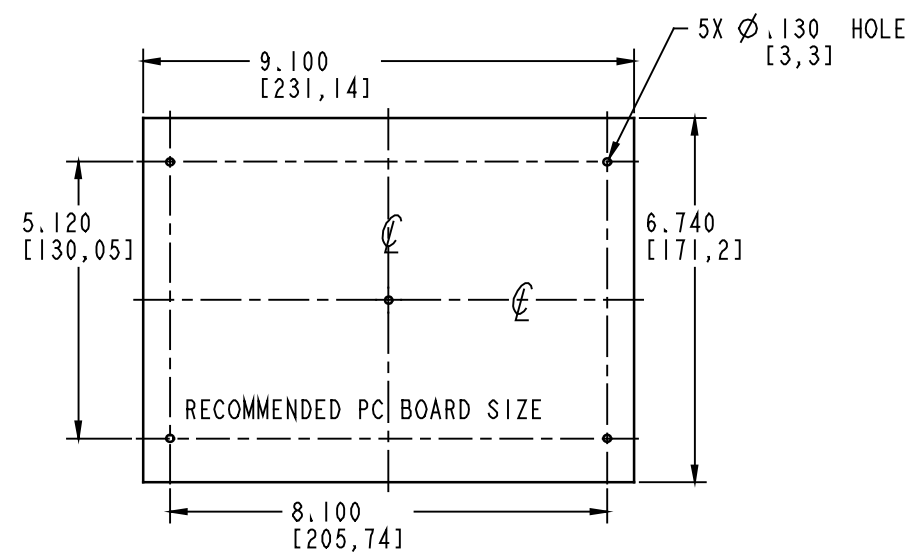

## BM-4

**External Dimensions: 7.5 x 10.4 x 4.3 in.**

**PCB Dimensions: 7 x 9.9 x 4.3 in.**

**Colors:** Black  
PC Bone

**Materials:** ABS-94HB  
[Material Specs](#)

### Components:

- Top and Bottom Covers
- Assembly Screws
- 2 Panels (Black Only)
- 4 Feet

[Custom Colors!!](#)

[Free Samples of  
New Products Available!](#)

**SECTION A-A**

**SECTION B-B**

**SECTION C-C**  
SCALE 1.000