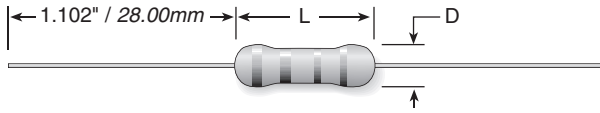

## Carbon Film Resistors, 5% Tolerance Available in E24 Ohmic values

| Series | Wattage | Ohms    | Dimensions (in. / mm) |              | Max. Working Voltage | Lead ga. |
|--------|---------|---------|-----------------------|--------------|----------------------|----------|
|        |         |         | Max. Length           | Max. Diam.   |                      |          |
| OJ     | 0.125   | 1.0-1M  | 0.138 / 3.5           | 0.073 / 1.85 | 200                  | 24       |
| OK     | 0.250   | 1.0-10M | 0.268 / 6.8           | 0.099 / 2.5  | 250                  | 22       |
| OL     | 0.500   | 1.0-10M | 0.355 / 9.0           | 0.118 / 3.0  | 350                  | 22       |
| OM     | 1.00    | 1.0-10M | 0.473 / 12.0          | 0.197 / 5.0  | 500                  | 20       |
| ON     | 2.00    | 1.0-10M | 0.630 / 16.0          | 0.217 / 5.5  | 500                  | 20       |