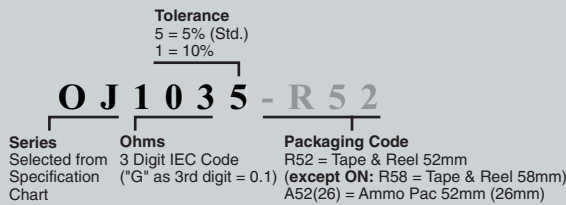

ORDERING INFORMATION

STOCK PART NUMBERS FOR STANDARD RESISTANCE VALUES