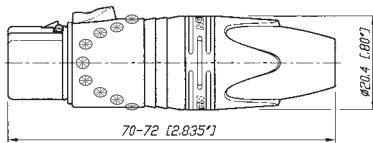

NC3FXX-B-CRYSTAL

NC3MXX-B-CRYSTAL