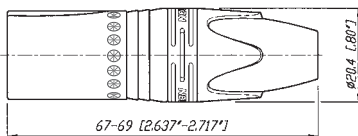

XLR Cable Connectors

XX Crystal XLR

NEW

- XLR XX Series made with CRYSTALLIZED™ – Swarovski Elements
- Fancy, noble, valuable, attractive package - an eye-catcher

ConvertCon

NEW

- World's first unisex XLR
- Male and female cable connector in one housing
- Easy selectable gender – converted by sliding housing back and forth
- Substitute adapters, ideal as an emergency kit

Convert male - female and vice versa