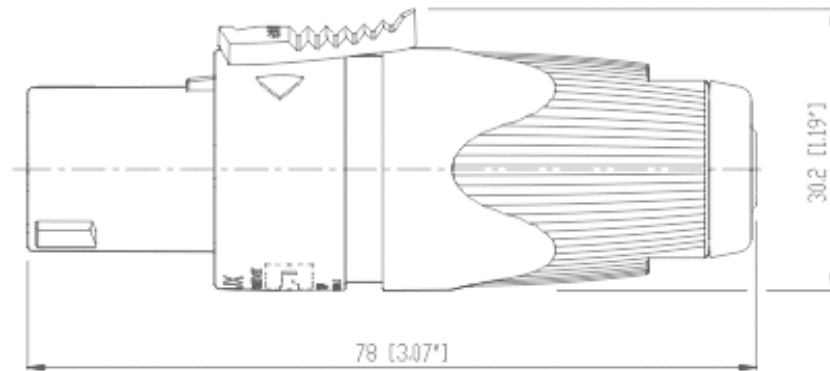

There are no technical infos for this product.

Product	
Connector Type	Adapter
Electrical	
Mechanical	
Material	
Environmental	
Optical	
Mobile Cables