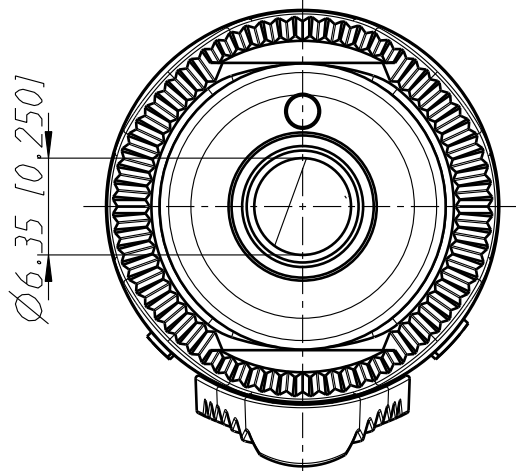

### NA4LJX

Adapter from NL4FC to 1/4 Inch 2-pole jack, wiring: +1 to TIP and -1 to SLEEVE

The new SPX-Series Speakon® Adaptor NA4LJX replaces the NA4LJ. The improved design is more rugged and the rated current has been increased to 20 A.