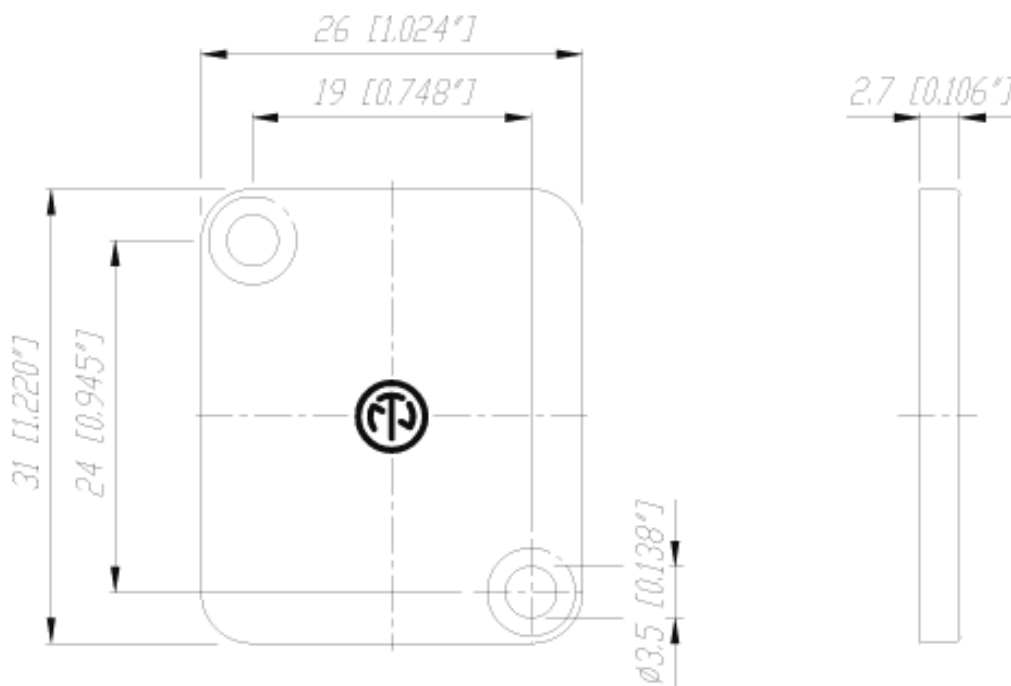

DBA

Dummy-plate to cover D-connector cut out`s.

XLR Chassis Connectors / Accessories D/DL Series

N...Standard Neutrik® product

N...Non standard Neutrik® product, only available from Neutrik® USA Inc.