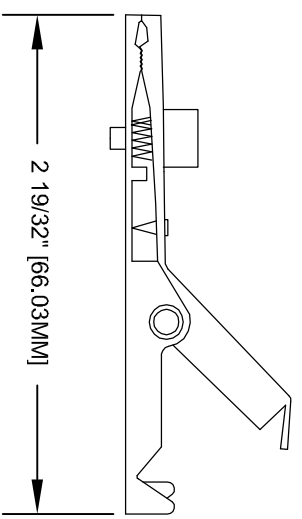

SPECCLEADS
by Silvertronix

This drawing is not to be disclosed to a third party without the authority from the company ©

Date	8-31-09	DRN BY	MEA
MAT'L	NOTED	SCALE	NONE

TITLE TELECOM CLIP NAIL BED & SINGLE SPIKE, GLOVE STYLE
CURRENT RATING:

ISSUE NO.	0	1					
	8-31-09	9-8-09					

PART NO.
501792
PROJ. NO.

FINISH: NICKEL-SILVER JAW MATERIAL

ASSEMBLY NO.	PACKAGING :	PRINTING AS ILLUSTRATED	CONCENTRICITY:	ANGLES
--------------	-------------	-------------------------	----------------	--------