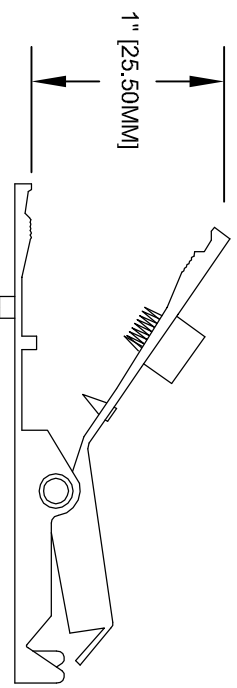

SPECCLEADS
by Silvertronix

This drawing is not to be disclosed to a third party without the authority from the company ©

Date	8-31-09	DRN BY	MEA
MAT'L	NOTED	SCALE	NONE

TITLE TELECOM CLIP NAIL BED & SINGLE SPIKE, GLOVE STYLE
CURRENT RATING:

ISSUE NO.	0	1					
	8-31-09	9-8-09					

PART NO.
501792
PROJ. NO.

FINISH: NICKEL-SILVER JAW MATERIAL

ASSEMBLY NO.	PACKAGING :	PRINTING AS ILLUSTRATED	CONCENTRICITY:	ANGLES
--------------	-------------	-------------------------	----------------	--------