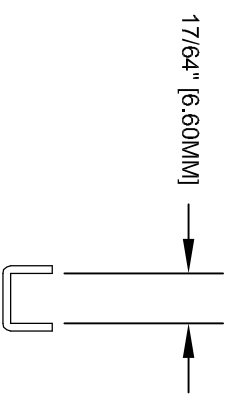

SPECCLEADS
by Silvertronix

This drawing is not to be disclosed to a third party without the authority from the company ©

Date	8-31-09	DRN BY	MEA
MAT'L	NOTED	SCALE	NONE

TITLE TELECOM CLIP NAIL BED & SINGLE SPIKE, GLOVE STYLE
CURRENT RATING:

ISSUE NO.	0	1					
	8-31-09	9-8-09					

PART NO.
501792
PROJ. NO.

FINISH: NICKEL-SILVER JAW MATERIAL

ASSEMBLY NO.	PACKAGING :	PRINTING AS ILLUSTRATED	CONCENTRICITY:	ANGLES
--------------	-------------	-------------------------	----------------	--------