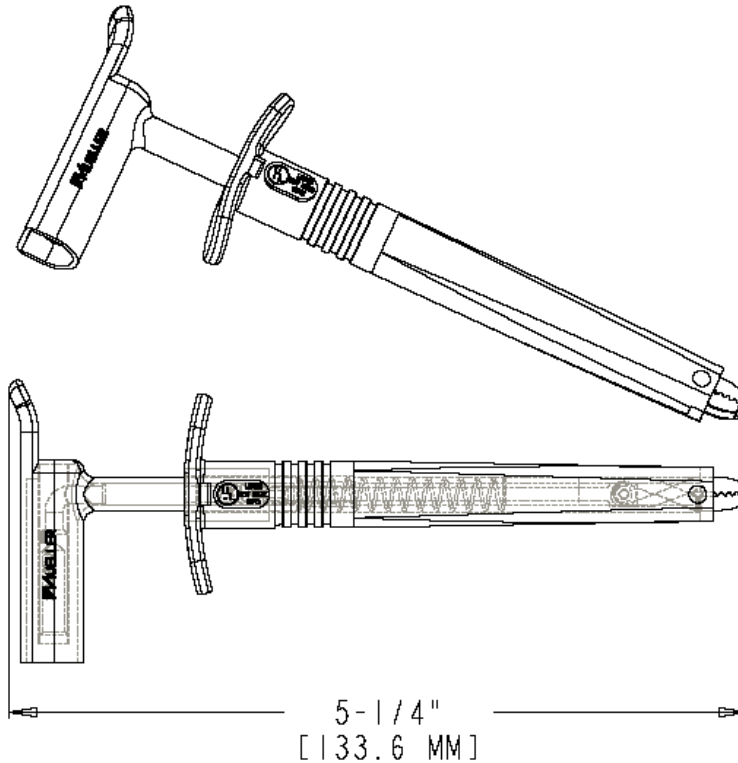

Part Number: BU-20434- *
Description: Right Angle Insulated Plunger Jaw Clip

3507

- Right Angle Insulated Plunger Jaw Clip
- Compatible with all shrouded, unshrouded, or retractable 0.16" (4 mm) banana plugs
- Material: Housing: nylon; Contact: nickel-plated steel
- Length: 5.26" (133.6 mm); the steel jaws extend 0.48" (12 mm) and open to 1" (25 mm)
- *Std. Colors: -0 Black, -2 Red, -4 Yellow, -6 Blue
- Rating: 1000V, 15 Amps, IEC 1010 Compliant
- RoHS Compliant