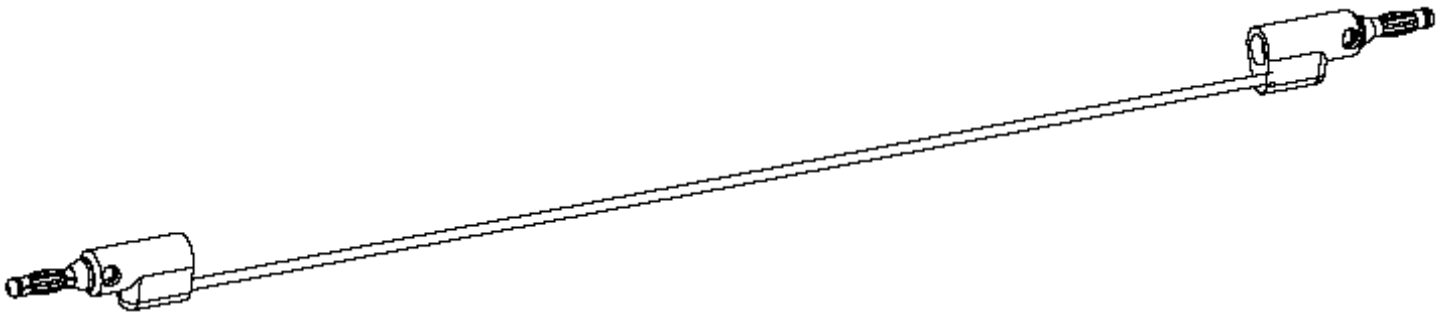

**Part Number:** BU-2020-A-\*\*- \*  
**Description:** Stackable Banana Plug  
on Both End

2607

- **Mini-plunger to Stackable Banana Plug**
- **Material:** Banana Plug: ABS housing, brass body and beryllium copper, Nickel-plated, nine-leaf cage spring;  
Hook-up wire: #20(41/36) AWG tinned copper with 105° C PVC insulation; Plunger: Nylon housing; Stainless steel spring  
Beryllium copper contact
- **\*\* Length:** -12"(.3m), -24"(.6m), -36"(.9m), -48"(1.2m), -60"(1.5m)
- **\*Std Colors:** -0 Black -2 Red
- **Rating:** Hands free testing at 300V Category II, 5 Amps
- **RoHS Compliant**