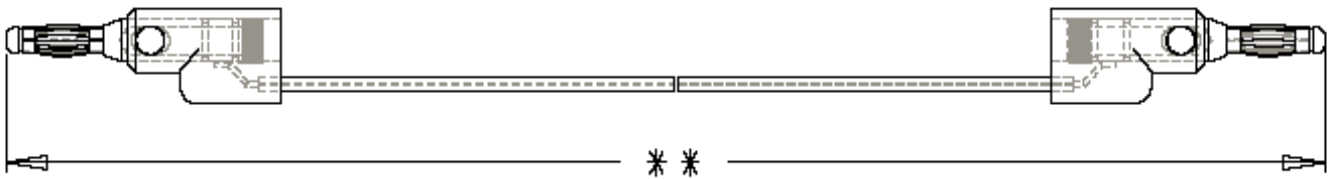

**Part Number:** BU-2020-A-\*\*- \*  
**Description:** Stackable Banana Plug  
on Both End

2607

- **Mini-plunger to Stackable Banana Plug**
- **Material:** Banana Plug: ABS housing, brass body and beryllium copper, Nickel-plated, nine-leaf cage spring;  
Hook-up wire: #20(41/36) AWG tinned copper with 105° C PVC insulation; Plunger: Nylon housing; Stainless steel spring  
Beryllium copper contact
- **\*\* Length:** -12"(.3m), -24"(.6m), -36"(.9m), -48"(1.2m), -60"(1.5m)
- **\*Std Colors:** -0 Black -2 Red
- **Rating:** Hands free testing at 300V Category II, 5 Amps
- **RoHS Compliant**