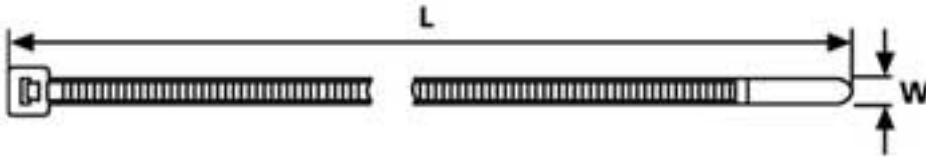

Type T18R

Color Natural

Features HellermannTyton manufactures a full line of high quality cable ties in a variety of styles, sizes, materials, and colors. HellermannTyton cable ties are engineered and manufactured for maximum performance and quality.

Application Used to bundle and secure wire and cable.

Application Method

Quick, simple application by hand or with
HellermannTyton tensioning tools

2. Product Dimensions

Min. Tensile Strength

18 lbs / 80 N

Length (L)

4 " / 100 mm

Width (W)

.10 " / 2.5 mm

Min. Ø Bundle

.06 " / 1.5 mm

Max. Ø Bundle

.87 " / 22.0 mm