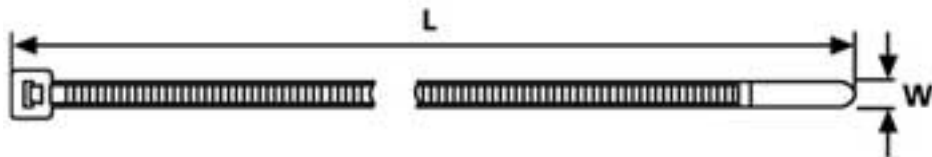

T18R6C2

Cable Tie, 18 lb. 4" Max. Bun. Dia .87" PA66, Blue, 100/pk

Article Number: 111-01842

Part Number: T18R6C2

Type: T18R

Material: PA66

1. Base Data

Part No.	T18R6C2
Type	T18R
Color	Blue
Features	HellermannTyton manufactures a full line of high quality cable ties in a variety of styles, sizes, materials, and colors. HellermannTyton cable ties are engineered and manufactured for maximum performance and quality.
Application	Used to bundle and secure wire and cable.
Application Method	Quick, simple application by hand or with HellermannTyton tensioning tools

2. Product Dimensions

Min. Tensile Strength	18 lbs / 80 N
Length (L)	4 " / 100 mm
Width (W)	.10 " / 2.5 mm
Min. Ø Bundle	.06 " / 1.5 mm
Max. Ø Bundle	.87 " / 22.0 mm

4. Material and Specifications

Material	Polyamide 6.6 (PA66)
Material Shortcut	PA66
Flammability	UL94 V2
Operating Temperature	-40 °F to +185 °F (-40 °C to +85 °C) continuous
ROHS Conformity	
US Gov. Designation	MS3367-4-6