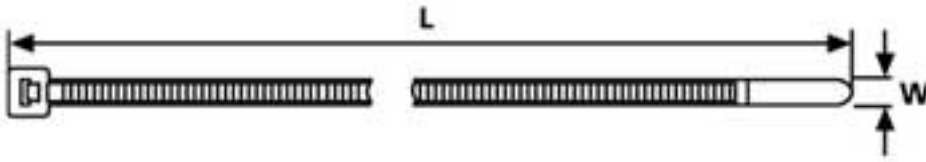

T18R5C2

Cable Tie, 18 lb. 4" Max. Bun. Dia .87" PA66, Green, 100/pk

Article Number: 111-01853

Part Number: T18R5C2

Type: T18R

Material: PA66

1. Base Data

Part No.	T18R5C2
Type	T18R
Color	Green
Features	HellermannTyton manufactures a full line of high quality cable ties in a variety of styles, sizes, materials, and colors. HellermannTyton cable ties are engineered and manufactured for maximum performance and quality.
Application	Used to bundle and secure wire and cable.
Application Method	Quick, simple application by hand or with HellermannTyton tensioning tools

2. Product Dimensions

Min. Tensile Strength	18 lbs / 80 N
Length (L)	4 " / 100 mm
Width (W)	.10 " / 2.5 mm
Min. Ø Bundle	.06 " / 1.5 mm
Max. Ø Bundle	.87 " / 22.0 mm

4. Material and Specifications

Material	Polyamide 6.6 (PA66)
Material Shortcut	PA66
Flammability	UL94 V2
Operating Temperature	-40 °F to +185 °F (-40 °C to +85 °C) continuous
ROHS Conformity	
US Gov. Designation	MS3367-4-5