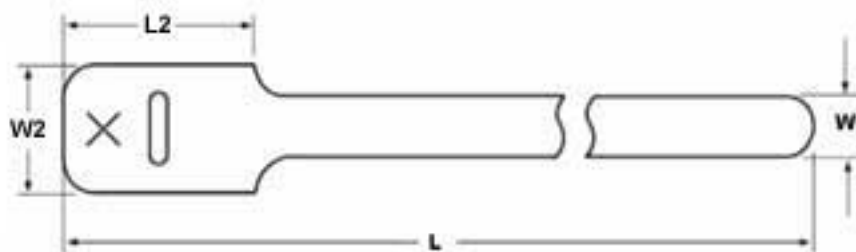

### 1. Base Data

---

**Part No.** GT.75X152P2

**Type** GT.75X15

**Color** Red

**Features** The Grip Tie is a low profile, one piece fastening device. Constructed of polyethylene hook and nylon loop, laminated back to back, the Grip Tie features quick release for repetitive access to cable and wire. It can be opened and closed numerous times wit

## 2. Product Dimensions

---

<b>Min. Tensile Strength</b>	50 lbs / 222.41
<b>Length (L)</b>	15 " / 381 mm
<b>Length (L2)</b>	2.5 / 63.5 mm
<b>Width (W)</b>	.75 " / 19.05
<b>Width (W2)</b>	1.5 " / 38.1 mm
<b>Max. Ø Bundle</b>	3.88 " / 98.552 mm