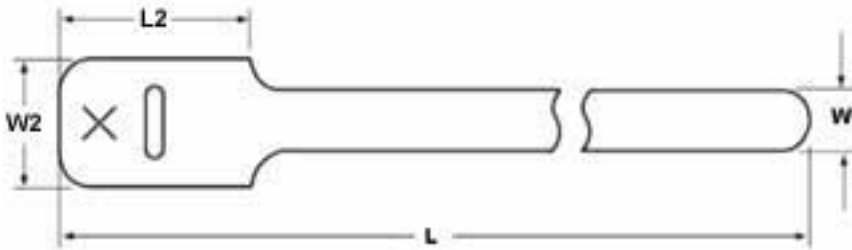

GT.75X152C2

15" Grip Tie - .75" wide - Red

Article Number: 854-44373

Part Number: GT.75X152C2

Type: GT.75X15

Material: PA66

1. Base Data

Part No. GT.75X152C2

Type GT.75X15

Color Red

Features The Grip Tie is a low profile, one piece fastening device. Constructed of polyethylene hook and nylon loop, laminated back to back, the Grip Tie features quick release for repetitive access to cable and wire. It can be opened and closed numerous times wit

2. Product Dimensions

Min. Tensile Strength 50 lbs / 222.41

Length (L) 15 " / 381 mm

Length (L2) 2.5 / 63.5 mm

Width (W) .75 " / 19.05

Width (W2) 1.5 " / 38.1 mm

Max. Ø Bundle 3.88 " / 98.552 mm

4. Material and Specifications

Grip Tie Straps

The Grip Tie is a low profile, one piece fastening device. Constructed of polyethylene hook and nylon loop, laminated back to back, the Grip Tie features quick release for repetitive access to cable and wire. It can be opened and closed numerous times without failure. The Grip Tie is reusable, adjustable, releasable and easy to install. Its design provides ease of installation in tight areas such as telecommunications closets and will not get caught on other cables. The tie also will not cause damage to Category 5e and Category 6 cable or fiber optic cable since it cannot be over-cinched.