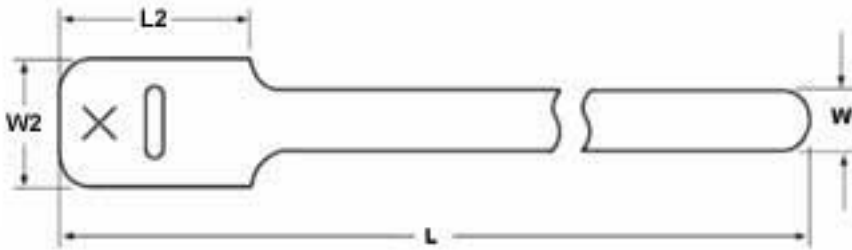

### 1. Base Data

---

**Part No.** GT.75X150P2

**Type** GT.75X15

**Color** Black (BK)

**Features** The Grip Tie is a low profile, one piece fastening device. Constructed of polyethylene hook and nylon loop, laminated back to back, the Grip Tie features quick release for repetitive access to cable and wire. It can be opened and closed numerous times wit

## 2. Product Dimensions

---

<b>Min. Tensile Strength</b>	50 lbs / 222.41
<b>Length (L)</b>	15 " / 381 mm
<b>Length (L2)</b>	2.5 " / 63.5 mm
<b>Width (W)</b>	.75 " / 19.05
<b>Width (W2)</b>	1.5 " / 38.1
<b>Max. Ø Bundle</b>	3.88 " / 98.552 mm