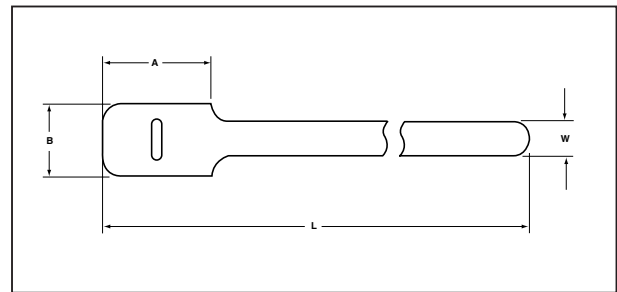

Grip Tie Straps

Product Selection

Part Number	Color	Bundle Diameter	Tensile Strength	Length (L)	Width (W)	Head Length (A)	Head Width (B)	Pkg. Qty.
6" Straps								
GT.375X60C2	Black	1"	40 lbs.	6"	.375"	1.5"	.75"	100
GT.50X60P2	Black	1"	40 lbs.	6"	0.5"	1.5"	1"	10
GT.50X60C2	Black	1"	40 lbs.	6"	0.5"	1.5"	1"	100
GT.50X62P2	Red	1"	40 lbs.	6"	0.5"	1.5"	1"	10
GT.50X62C2	Red	1"	40 lbs.	6"	0.5"	1.5"	1"	100
GT.50X63P2	Orange	1"	40 lbs.	6"	0.5"	1.5"	1"	10
GT.50X63C2	Orange	1"	40 lbs.	6"	0.5"	1.5"	1"	100
GT.50X64P2	Yellow	1"	40 lbs.	6"	0.5"	1.5"	1"	10
GT.50X64C2	Yellow	1"	40 lbs.	6"	0.5"	1.5"	1"	100
GT.50X65P2	Green	1"	40 lbs.	6"	0.5"	1.5"	1"	10
GT.50X65C2	Green	1"	40 lbs.	6"	0.5"	1.5"	1"	100
GT.50X66P2	Blue	1"	40 lbs.	6"	0.5"	1.5"	1"	10
GT.50X66C2	Blue	1"	40 lbs.	6"	0.5"	1.5"	1"	100