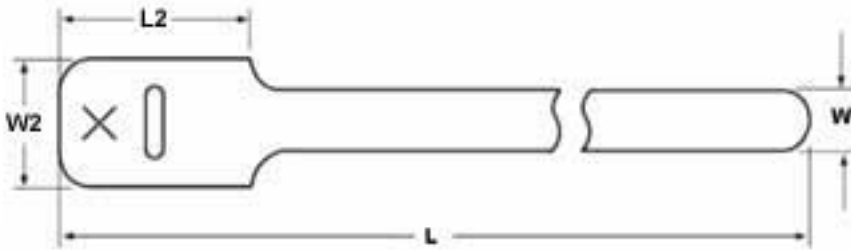

GT.75X150C2

15" Grip Tie - .75" wide - Black

Article Number: 854-44369

Part Number: GT.75X150C2

Type: GT.75X15

Material: PA66

1. Base Data

Part No. GT.75X150C2

Type GT.75X15

Color Black (BK)

Features The Grip Tie is a low profile, one piece fastening device. Constructed of polyethylene hook and nylon loop, laminated back to back, the Grip Tie features quick release for repetitive access to cable and wire. It can be opened and closed numerous times wit

2. Product Dimensions

Min. Tensile Strength 50 lbs / 222.41

Length (L) 15 " / 381 mm

Length (L2) 2.5 / 63.5 mm

Width (W) .75 " / 19.05

Width (W2) 1.5 " / 38.1

Max. Ø Bundle 3.88 " / 98.552 mm

4. Material and Specifications

Grip Tie Straps

The Grip Tie is a low profile, one piece fastening device. Constructed of polyethylene hook and nylon loop, laminated back to back, the Grip Tie features quick release for repetitive access to cable and wire. It can be opened and closed numerous times without failure. The Grip Tie is reusable, adjustable, releasable and easy to install. Its design provides ease of installation in tight areas such as telecommunications closets and will not get caught on other cables. The tie also will not cause damage to Category 5e and Category 6 cable or fiber optic cable since it cannot be over-cinched.