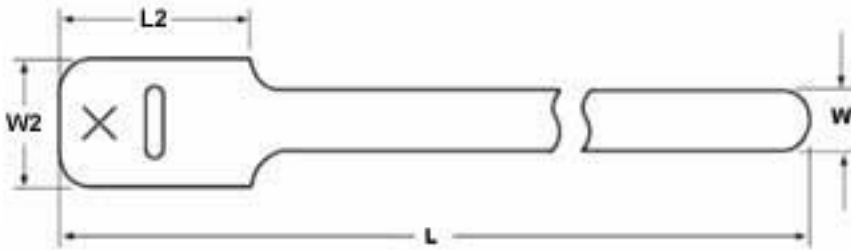

## GT.50X82C2

8" Grip Tie - .5" wide - Red

Article Number: 854-44357

Part Number: GT.50X82C2

Type: GT.50X8

Material: PA66

### 1. Base Data

---

**Part No.** GT.50X82C2

**Type** GT.50X8

**Color** Red

**Features** The Grip Tie is a low profile, one piece fastening device. Constructed of polyethylene hook and nylon loop, laminated back to back, the Grip Tie features quick release for repetitive access to cable and wire. It can be opened and closed numerous times wit

## 2. Product Dimensions

---

<b>Min. Tensile Strength</b>	40 lbs / 177.93
<b>Length (L)</b>	8 " / 203.2 mm
<b>Length (L2)</b>	1.5 " / 38.1 mm
<b>Width (W)</b>	.5 " / 12.7
<b>Width (W2)</b>	1 " / 25.4
<b>Max. Ø Bundle</b>	1.75 " / 44.45 mm