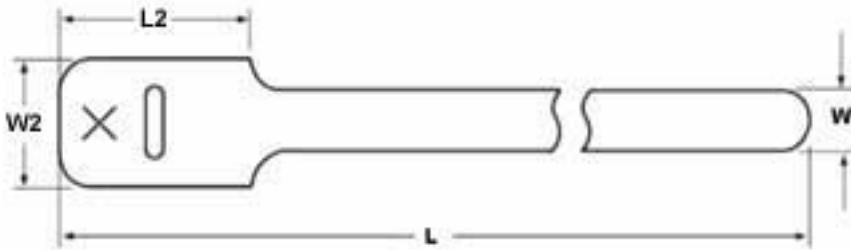

GT.50X80P2

8" Grip Tie - .5" wide - Black

Article Number: 854-44355

Part Number: GT.50X80P2

Type: GT.50X8

Material: PA66

1. Base Data

Part No. GT.50X80P2

Type GT.50X8

Color Black (BK)

Features The Grip Tie is a low profile, one piece fastening device. Constructed of polyethylene hook and nylon loop, laminated back to back, the Grip Tie features quick release for repetitive access to cable and wire. It can be opened and closed numerous times wit

2. Product Dimensions

Min. Tensile Strength	40 lbs / 177.93
Length (L)	8 " / 203.2 mm
Length (L2)	1.5 " / 38.1 mm
Width (W)	.5 " / 12.7
Width (W2)	1 " / 25.4
Max. Ø Bundle	1.75 " / 44.45 mm

4. Material and Specifications

Material	Polyamide (PA)
Material Shortcut	PA66

Logistic and Packaging

Packaging Type	bag
Pkg. Qty.	10
Carton Qty.	1000
Minimum Order Quantity	10
UPC	08930616389

Grip Tie Straps

The Grip Tie is a low profile, one piece fastening device. Constructed of polyethylene hook and nylon loop, laminated back to back, the Grip Tie features quick release for repetitive access to cable and wire. It can be opened and closed numerous times without failure. The Grip Tie is reusable, adjustable, releasable and easy to install. Its design provides ease of installation in tight areas such as telecommunications closets and will not get caught on other cables. The tie also will not cause damage to Category 5e and Category 6 cable or fiber optic cable since it cannot be over-cinched.