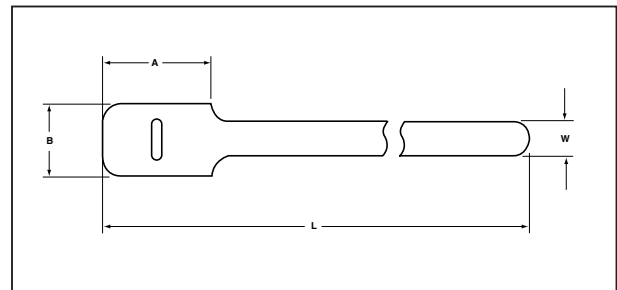

2. Product Dimensions

Min. Tensile Strength	40 lbs / 177.93
Length (L)	8 " / 203.2 mm
Length (L2)	1.5 " / 38.1 mm
Width (W)	.5 " / 12.7
Width (W2)	1 " / 25.4
Max. Ø Bundle	1.75 " / 44.45 mm

4. Material and Specifications

Material	Polyamide (PA)
Material Shortcut	PA66

Logistic and Packaging

Packaging Type	bag
Pkg. Qty.	10
Carton Qty.	1000
Minimum Order Quantity	10
UPC	08930616389

Grip Tie Straps

The Grip Tie is a low profile, one piece fastening device. Constructed of polyethylene hook and nylon loop, laminated back to back, the Grip Tie features quick release for repetitive access to cable and wire. It can be opened and closed numerous times without failure. The Grip Tie is reusable, adjustable, releasable and easy to install. Its design provides ease of installation in tight areas such as telecommunications closets and will not get caught on other cables. The tie also will not cause damage to Category 5e and Category 6 cable or fiber optic cable since it cannot be over-cinched.

Available in rolls and straps in 6", 8", 11" and 15" sizes. The Grip Ties are available in a variety of colors and are versatile enough for applications ranging from network installations to bundling power cords. Grip ties are customizable with your company name (minimum quantities apply).