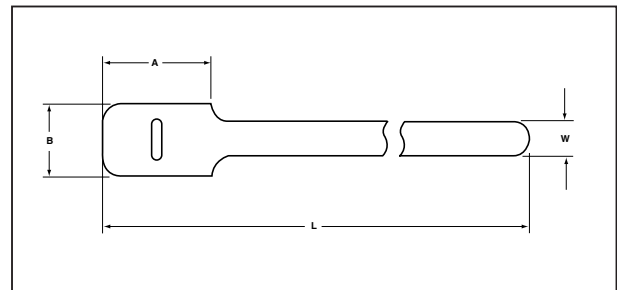

GT.50X80C2

8" Grip Tie - .5" wide - Black

Article Number: 854-44353

Part Number: GT.50X80C2

Type: GT.50X8

Material: PA66

1. Base Data

Part No. GT.50X80C2

2. Product Dimensions

Min. Tensile Strength	40 lbs / 177.93
Length (L)	8 " / 203.2 mm
Length (L2)	1.5 " / 38.1 mm
Width (W)	.5 " / 12.7
Width (W2)	1 " / 25.4
Max. Ø Bundle	1.75 " / 44.45 mm

4. Material and Specifications

Material	Polyamide (PA)
Material Shortcut	PA66

Logistic and Packaging

Packaging Type	bag
Pkg. Qty.	100
Carton Qty.	1000
Minimum Order Quantity	100
UPC	08930616388

Grip Tie Straps

The Grip Tie is a low profile, one piece fastening device. Constructed of polyethylene hook and nylon loop, laminated back to back, the Grip Tie features quick release for repetitive access to cable and wire. It can be opened and closed numerous times without failure. The Grip Tie is reusable, adjustable, releasable and easy to install. Its design provides ease of installation in tight areas such as telecommunications closets and will not get caught on other cables. The tie also will not cause damage to Category 5e and Category 6 cable or fiber optic cable since it cannot be over-cinched.

Available in rolls and straps in 6", 8", 11" and 15" sizes. The Grip Ties are available in a variety of colors and are versatile enough for applications ranging from network installations to bundling power cords. Grip ties are customizable with your company name (minimum quantities apply).