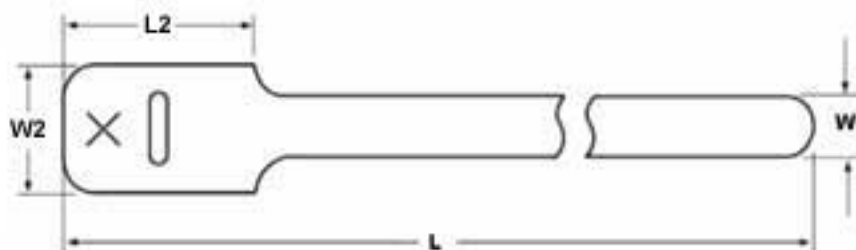

GT.50X80C2

8" Grip Tie - .5" wide - Black

Article Number: 854-44353

Part Number: GT.50X80C2

Type: GT.50X8

Material: PA66

1. Base Data

Part No. GT.50X80C2

Type GT.50X8

Color Black (BK)

Features The Grip Tie is a low profile, one piece fastening device. Constructed of polyethylene hook and nylon loop, laminated back to back, the Grip Tie features quick release for repetitive access to cable and wire. It can be opened and closed numerous times wit

2. Product Dimensions

Min. Tensile Strength	40 lbs / 177.93
Length (L)	8 " / 203.2 mm
Length (L2)	1.5 " / 38.1 mm
Width (W)	.5 " / 12.7
Width (W2)	1 " / 25.4
Max. Ø Bundle	1.75 " / 44.45 mm

4. Material and Specifications

Material	Polyamide (PA)
Material Shortcut	PA66

Logistic and Packaging

Packaging Type	bag
Pkg. Qty.	100
Carton Qty.	1000
Minimum Order Quantity	100
UPC	08930616388

Grip Tie Straps

The Grip Tie is a low profile, one piece fastening device. Constructed of polyethylene hook and nylon loop, laminated back to back, the Grip Tie features quick release for repetitive access to cable and wire. It can be opened and closed numerous times without failure. The Grip Tie is reusable, adjustable, releasable and easy to install. Its design provides ease of installation in tight areas such as telecommunications closets and will not get caught on other cables. The tie also will not cause damage to Category 5e and Category 6 cable or fiber optic cable since it cannot be over-cinched.