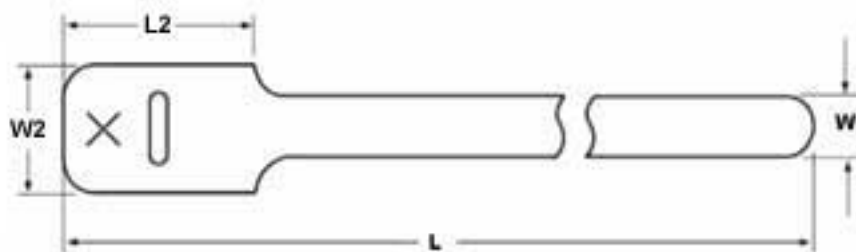

### 1. Base Data

---

**Part No.** GT.50X62P2

**Type** GT.50X6

**Color** Red

**Features** The Grip Tie is a low profile, one piece fastening device. Constructed of polyethylene hook and nylon loop, laminated back to back, the Grip Tie features quick release for repetitive access to cable and wire. It can be opened and closed numerous times wit

## 2. Product Dimensions

---

**Min. Tensile Strength** 40 lbs / 177.93

**Length (L)** 6 " / 152.4 mm

**Length (L2)** 1.5 " / 38.1 mm

**Width (W)** .5 " / 12.7

**Width (W2)** 1 " / 25.4

**Max. Ø Bundle** 1 " / 25.4 mm