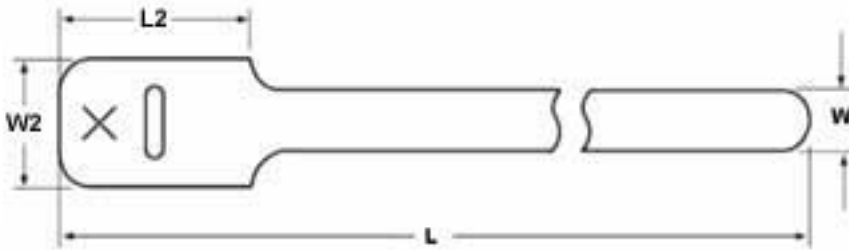

## GT.50X62C2

6" Grip Tie - .5" wide - Red

Article Number: 854-44341

Part Number: GT.50X62C2

Type: GT.50X6

Material: PA66

### 1. Base Data

---

**Part No.** GT.50X62C2

**Type** GT.50X6

**Color** Red

**Features** The Grip Tie is a low profile, one piece fastening device. Constructed of polyethylene hook and nylon loop, laminated back to back, the Grip Tie features quick release for repetitive access to cable and wire. It can be opened and closed numerous times wit

## 2. Product Dimensions

---

**Min. Tensile Strength** 40 lbs / 177.93

**Length (L)** 6 " / 152.4 mm

**Length (L2)** 1.5 " / 38.1 mm

**Width (W)** .5 " / 12.7

**Width (W2)** 1 " / 25.4

**Max. Ø Bundle** 1 " / 25.4 mm

### Grip Tie Straps

The Grip Tie is a low profile, one piece fastening device. Constructed of polyethylene hook and nylon loop, laminated back to back, the Grip Tie features quick release for repetitive access to cable and wire. It can be opened and closed numerous times without failure. The Grip Tie is reusable, adjustable, releasable and easy to install. Its design provides ease of installation in tight areas such as telecommunications closets and will not get caught on other cables. The tie also will not cause damage to Category 5e and Category 6 cable or fiber optic cable since it cannot be over-cinched.