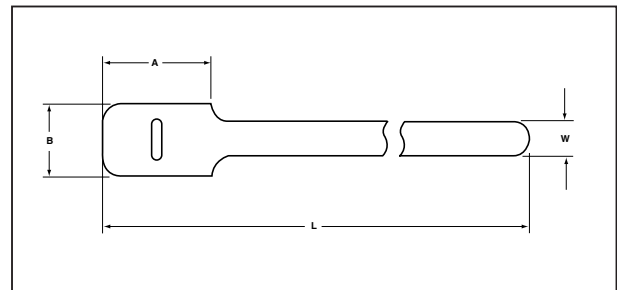

Grip Tie Straps

Product Selection

Part Number	Color	Bundle Diameter	Tensile Strength	Length (L)	Width (W)	Head Length (A)	Head Width (B)	Pkg. Qty.
6" Straps								
GT.375X60C2	Black	1"	40 lbs.	6"	.375"	1.5"	.75"	100
GT.50X60P2	Black	1"	40 lbs.	6"	0.5"	1.5"	1"	10
GT.50X60C2	Black	1"	40 lbs.	6"	0.5"	1.5"	1"	100
GT.50X62P2	Red	1"	40 lbs.	6"	0.5"	1.5"	1"	10
GT.50X62C2	Red	1"	40 lbs.	6"	0.5"	1.5"	1"	100
GT.50X63P2	Orange	1"	40 lbs.	6"	0.5"	1.5"	1"	10
GT.50X63C2	Orange	1"	40 lbs.	6"	0.5"	1.5"	1"	100
GT.50X64P2	Yellow	1"	40 lbs.	6"	0.5"	1.5"	1"	10
GT.50X64C2	Yellow	1"	40 lbs.	6"	0.5"	1.5"	1"	100
GT.50X65P2	Green	1"	40 lbs.	6"	0.5"	1.5"	1"	10
GT.50X65C2	Green	1"	40 lbs.	6"	0.5"	1.5"	1"	100
GT.50X66P2	Blue	1"	40 lbs.	6"	0.5"	1.5"	1"	10
GT.50X66C2	Blue	1"	40 lbs.	6"	0.5"	1.5"	1"	100