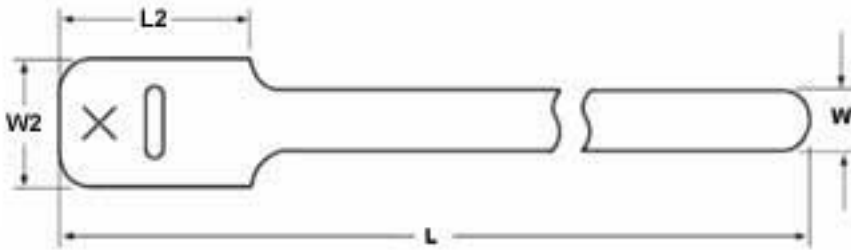

GT.50X112P2

11" Grip Tie - .5" wide - Red

Article Number: 854-44323

Part Number: GT.50X112P2

Type: GT.50X11

Material: PA66

1. Base Data

Part No. GT.50X112P2

Type GT.50X11

Color Red

Features In situations where instant identification is needed, HellermannTyton provides Grip Ties with a white write-on area. This smudge-free surface is ideal for fast and easy identification with a ballpoint pen or felt-tip marker. The write-on area is approxima

2. Product Dimensions

Min. Tensile Strength	40 lbs / 177.93
Length (L)	11 " / 279.4 mm
Length (L2)	1.5 " / 38.1 mm
Width (W)	.5 " / 12.7
Width (W2)	1 " / 25.4
Max. Ø Bundle	2.63 " / 66.802 mm

4. Material and Specifications

Material	Polyamide (PA)
Material Shortcut	PA66

Logistic and Packaging

Packaging Type	bag
Pkg. Qty.	10
Carton Qty.	1000
Minimum Order Quantity	10
UPC	08930616403

Grip Tie Straps

The Grip Tie is a low profile, one piece fastening device. Constructed of polyethylene hook and nylon loop, laminated back to back, the Grip Tie features quick release for repetitive access to cable and wire. It can be opened and closed numerous times without failure. The Grip Tie is reusable, adjustable, releasable and easy to install. Its design provides ease of installation in tight areas such as telecommunications closets and will not get caught on other cables. The tie also will not cause damage to Category 5e and Category 6 cable or fiber optic cable since it cannot be over-cinched.