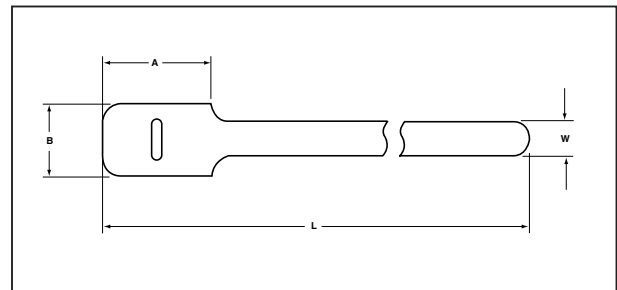

2. Product Dimensions

Min. Tensile Strength	40 lbs / 177.93
Length (L)	11 " / 279.4 mm
Length (L2)	1.5 " / 38.1 mm
Width (W)	.5 " / 12.7
Width (W2)	1 " / 25.4
Max. Ø Bundle	2.63 " / 66.802 mm

4. Material and Specifications

Material	Polyamide (PA)
Material Shortcut	PA66

Logistic and Packaging

Packaging Type	bag
Pkg. Qty.	10
Carton Qty.	1000
Minimum Order Quantity	10
UPC	08930616403

Grip Tie Straps

The Grip Tie is a low profile, one piece fastening device. Constructed of polyethylene hook and nylon loop, laminated back to back, the Grip Tie features quick release for repetitive access to cable and wire. It can be opened and closed numerous times without failure. The Grip Tie is reusable, adjustable, releasable and easy to install. Its design provides ease of installation in tight areas such as telecommunications closets and will not get caught on other cables. The tie also will not cause damage to Category 5e and Category 6 cable or fiber optic cable since it cannot be over-cinched.

Available in rolls and straps in 6", 8", 11" and 15" sizes. The Grip Ties are available in a variety of colors and are versatile enough for applications ranging from network installations to bundling power cords. Grip ties are customizable with your company name (minimum quantities apply).