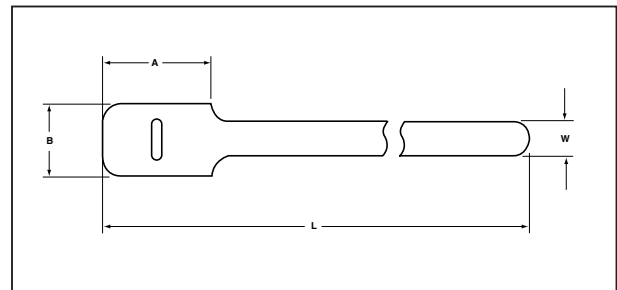

GT.50X112C2

11" Grip Tie - .5" wide - Red

Article Number: 854-44322

Part Number: GT.50X112C2

Type: GT.50X11

Material: PA66

1. Base Data

Part No.	GT.50X112C2
Type	GT.50X11
Color	Red
Features	In situations where instant identification is needed, HellermannTyton provides Grip Ties with a white write-on area. This smudge-free surface is ideal for fast and easy identification with a ballpoint pen or felt-tip marker. The write-on area is approxima

2. Product Dimensions

Min. Tensile Strength	40 lbs / 177.93
Length (L)	11 " / 279.4 mm
Length (L2)	1.5 " / 38.1 mm
Width (W)	.5 " / 12.7
Width (W2)	1 " / 25.4
Max. Ø Bundle	2.63 " / 66.802 mm

4. Material and Specifications

Material	Polyamide (PA)
Material Shortcut	PA66

Logistic and Packaging

Packaging Type	bag
Pkg. Qty.	100
Carton Qty.	1000
Minimum Order Quantity	100
UPC	08930616402

Grip Tie Straps

The Grip Tie is a low profile, one piece fastening device. Constructed of polyethylene hook and nylon loop, laminated back to back, the Grip Tie features quick release for repetitive access to cable and wire. It can be opened and closed numerous times without failure. The Grip Tie is reusable, adjustable, releasable and easy to install. Its design provides ease of installation in tight areas such as telecommunications closets and will not get caught on other cables. The tie also will not cause damage to Category 5e and Category 6 cable or fiber optic cable since it cannot be over-cinched.

Available in rolls and straps in 6", 8", 11" and 15" sizes. The Grip Ties are available in a variety of colors and are versatile enough for applications ranging from network installations to bundling power cords. Grip ties are customizable with your company name (minimum quantities apply).