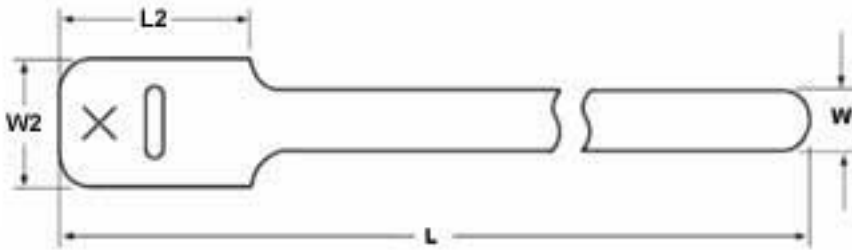

GT.50X112C2

11" Grip Tie - .5" wide - Red

Article Number: 854-44322

Part Number: GT.50X112C2

Type: GT.50X11

Material: PA66

1. Base Data

Part No.	GT.50X112C2
Type	GT.50X11
Color	Red
Features	In situations where instant identification is needed, HellermannTyton provides Grip Ties with a white write-on area. This smudge-free surface is ideal for fast and easy identification with a ballpoint pen or felt-tip marker. The write-on area is approxima

2. Product Dimensions

Min. Tensile Strength	40 lbs / 177.93
Length (L)	11 " / 279.4 mm
Length (L2)	1.5 " / 38.1 mm
Width (W)	.5 " / 12.7
Width (W2)	1 " / 25.4
Max. Ø Bundle	2.63 " / 66.802 mm

4. Material and Specifications

Material	Polyamide (PA)
Material Shortcut	PA66

Logistic and Packaging

Packaging Type	bag
Pkg. Qty.	100
Carton Qty.	1000
Minimum Order Quantity	100
UPC	08930616402

Grip Tie Straps

The Grip Tie is a low profile, one piece fastening device. Constructed of polyethylene hook and nylon loop, laminated back to back, the Grip Tie features quick release for repetitive access to cable and wire. It can be opened and closed numerous times without failure. The Grip Tie is reusable, adjustable, releasable and easy to install. Its design provides ease of installation in tight areas such as telecommunications closets and will not get caught on other cables. The tie also will not cause damage to Category 5e and Category 6 cable or fiber optic cable since it cannot be over-cinched.