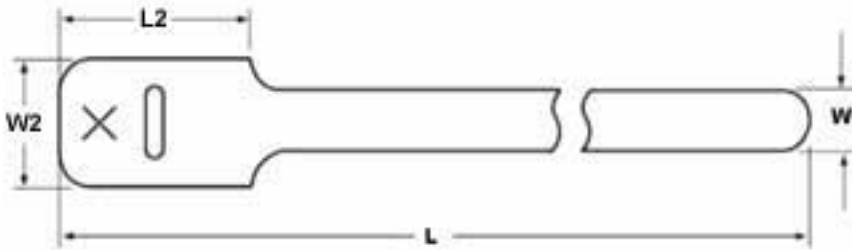

GT.50X110P2

11" Grip Tie - .5" wide - Black

Article Number: 854-44320

Part Number: GT.50X110P2

Type: GT.50X11

Material: PA66

1. Base Data

Part No. GT.50X110P2

Type GT.50X11

Color Black (BK)

Features The Grip Tie is a low profile, one piece fastening device. Constructed of polyethylene hook and nylon loop, laminated back to back, the Grip Tie features quick release for repetitive access to cable and wire. It can be opened and closed numerous times wit

2. Product Dimensions

Min. Tensile Strength	40 lbs / 177.93
Length (L)	11 " / 279.4 mm
Length (L2)	1.5 " / 38.1 mm
Width (W)	.5 " / 12.7
Width (W2)	1 " / 25.4
Max. Ø Bundle	2.63 " / 66.802 mm

4. Material and Specifications

Material	Polyamide (PA)
Material Shortcut	PA66

Logistic and Packaging

Packaging Type	bag
Pkg. Qty.	10
Carton Qty.	1000
Minimum Order Quantity	10
UPC	08930616401

Grip Tie Straps

The Grip Tie is a low profile, one piece fastening device. Constructed of polyethylene hook and nylon loop, laminated back to back, the Grip Tie features quick release for repetitive access to cable and wire. It can be opened and closed numerous times without failure. The Grip Tie is reusable, adjustable, releasable and easy to install. Its design provides ease of installation in tight areas such as telecommunications closets and will not get caught on other cables. The tie also will not cause damage to Category 5e and Category 6 cable or fiber optic cable since it cannot be over-cinched.