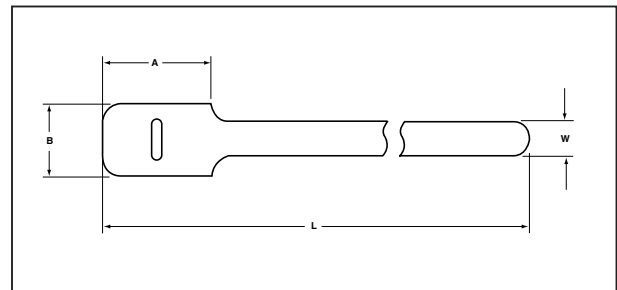

2. Product Dimensions

Min. Tensile Strength	40 lbs / 177.93
Length (L)	11 " / 279.4 mm
Length (L2)	1.5 " / 38.1 mm
Width (W)	.5 " / 12.7
Width (W2)	1 " / 25.4
Max. Ø Bundle	2.63 " / 66.802 mm

4. Material and Specifications

Material	Polyamide (PA)
Material Shortcut	PA66

Logistic and Packaging

Packaging Type	bag
Pkg. Qty.	10
Carton Qty.	1000
Minimum Order Quantity	10
UPC	08930616401

Grip Tie Straps

The Grip Tie is a low profile, one piece fastening device. Constructed of polyethylene hook and nylon loop, laminated back to back, the Grip Tie features quick release for repetitive access to cable and wire. It can be opened and closed numerous times without failure. The Grip Tie is reusable, adjustable, releasable and easy to install. Its design provides ease of installation in tight areas such as telecommunications closets and will not get caught on other cables. The tie also will not cause damage to Category 5e and Category 6 cable or fiber optic cable since it cannot be over-cinched.

Available in rolls and straps in 6", 8", 11" and 15" sizes. The Grip Ties are available in a variety of colors and are versatile enough for applications ranging from network installations to bundling power cords. Grip ties are customizable with your company name (minimum quantities apply).