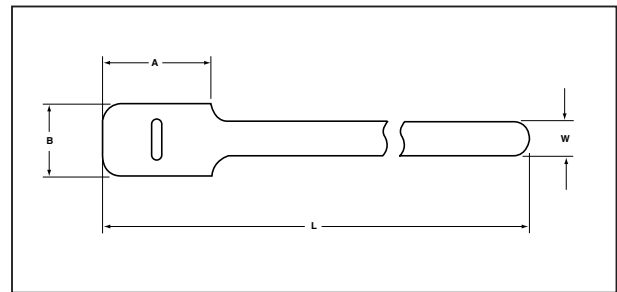

GT.50X110C2

11" Grip Tie - .5" wide - Black

Article Number: 854-44317

Part Number: GT.50X110C2

Type: GT.50X11

Material: PA66

1. Base Data

Part No. GT.50X110C2

2. Product Dimensions

Min. Tensile Strength	40 lbs / 177.93
Length (L)	11 " / 279.4 mm
Length (L2)	1.5 " / 38.1 mm
Width (W)	.5 " / 12.7
Width (W2)	1 " / 25.4
Max. Ø Bundle	2.63 " / 66.802 mm

4. Material and Specifications

Material	Polyamide (PA)
Material Shortcut	PA66

Logistic and Packaging

Packaging Type	bag
Pkg. Qty.	100
Carton Qty.	1000
Minimum Order Quantity	100
UPC	08930616400

Grip Tie Straps

The Grip Tie is a low profile, one piece fastening device. Constructed of polyethylene hook and nylon loop, laminated back to back, the Grip Tie features quick release for repetitive access to cable and wire. It can be opened and closed numerous times without failure. The Grip Tie is reusable, adjustable, releasable and easy to install. Its design provides ease of installation in tight areas such as telecommunications closets and will not get caught on other cables. The tie also will not cause damage to Category 5e and Category 6 cable or fiber optic cable since it cannot be over-cinched.

Available in rolls and straps in 6", 8", 11" and 15" sizes. The Grip Ties are available in a variety of colors and are versatile enough for applications ranging from network installations to bundling power cords. Grip ties are customizable with your company name (minimum quantities apply).