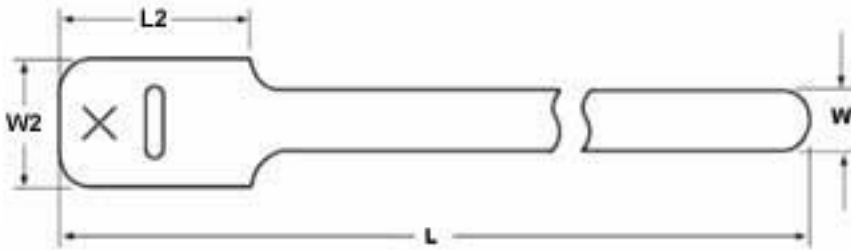

GT.50X110C2

11" Grip Tie - .5" wide - Black

Article Number: 854-44317

Part Number: GT.50X110C2

Type: GT.50X11

Material: PA66

1. Base Data

Part No. GT.50X110C2

Type GT.50X11

Color Black (BK)

Features The Grip Tie is a low profile, one piece fastening device. Constructed of polyethylene hook and nylon loop, laminated back to back, the Grip Tie features quick release for repetitive access to cable and wire. It can be opened and closed numerous times wit

2. Product Dimensions

Min. Tensile Strength	40 lbs / 177.93
Length (L)	11 " / 279.4 mm
Length (L2)	1.5 " / 38.1 mm
Width (W)	.5 " / 12.7
Width (W2)	1 " / 25.4
Max. Ø Bundle	2.63 " / 66.802 mm

4. Material and Specifications

Material	Polyamide (PA)
Material Shortcut	PA66

Logistic and Packaging

Packaging Type	bag
Pkg. Qty.	100
Carton Qty.	1000
Minimum Order Quantity	100
UPC	08930616400

Grip Tie Straps

The Grip Tie is a low profile, one piece fastening device. Constructed of polyethylene hook and nylon loop, laminated back to back, the Grip Tie features quick release for repetitive access to cable and wire. It can be opened and closed numerous times without failure. The Grip Tie is reusable, adjustable, releasable and easy to install. Its design provides ease of installation in tight areas such as telecommunications closets and will not get caught on other cables. The tie also will not cause damage to Category 5e and Category 6 cable or fiber optic cable since it cannot be over-cinched.