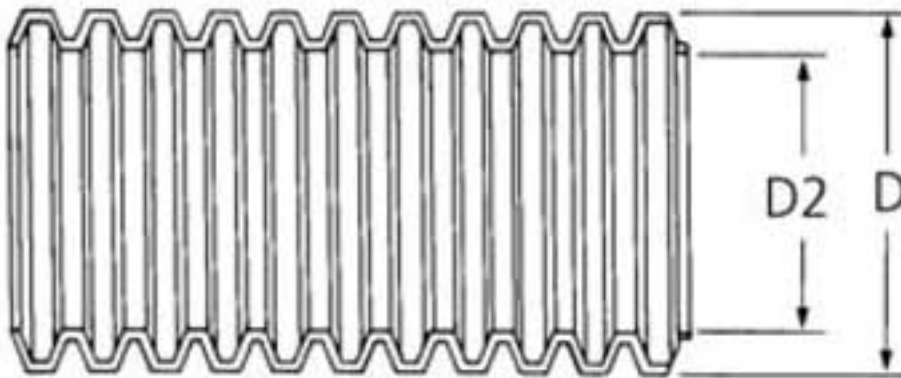

CTP340STD

Convolute Tubing 3/4" Slit - Polyethylene, Black, 550ft/pk

Article Number: 169-60513

Part Number: CTP340STD

Type: CTP340

Material: PE

1. Base Data

Part No. CTP340STD

Type CTP340

Color Black (BK)

Features Convolute tubing provides an efficient method of routing and protecting wire harness assemblies, while reducing the chance of installation damage. It also can serve to protect valuable wiring circuits. HellermannTyton's convolute tubing offers excellen

2. Product Dimensions

Ø D .989 " / 25.12 mm

Ø D2 .759 " / 19.28 mm

Nominal Ø .750 " / 19.05 mm

Wall Thickness (WT) .005 "

Wall Thickness .127 mm

4. Material and Specifications

Material Polyethylene (PE)