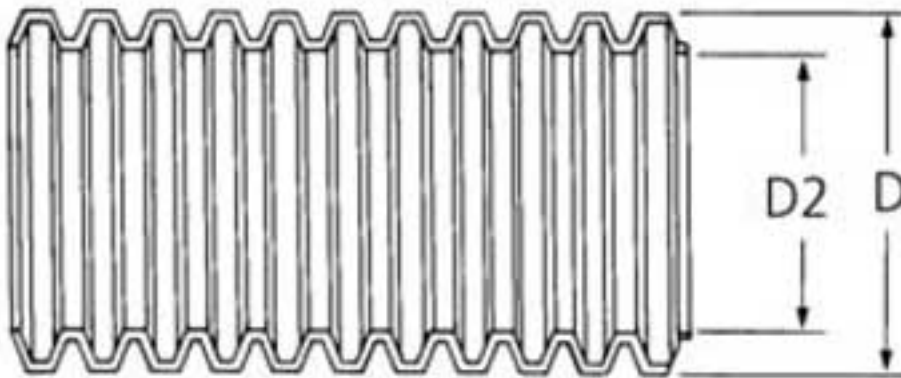

CTP10STD

Convolute Tubing 1" Slit - Polyethylene, Black, 300ft/pk

Article Number: 169-60501

Part Number: CTP10STD

Type: CTP10

Material: PE

1. Base Data

Part No. CTP10STD

Type CTP10

Color Black (BK)

Features Convolute tubing provides an efficient method of routing and protecting wire harness assemblies, while reducing the chance of installation damage. It also can serve to protect valuable wiring circuits. HellermannTyton's convolute tubing offers excellen

2. Product Dimensions

Ø D 1.32 " / 33.53 mm

Ø D2 1.06 " / 26.92 mm

Nominal Ø 1 " / 25.4 mm

Wall Thickness (WT) .005

Wall Thickness .127 mm

4. Material and Specifications

Material Polyethylene (PE)