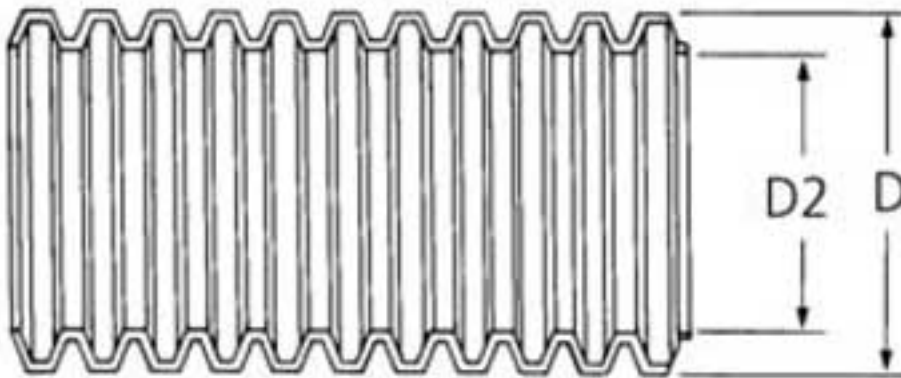

CTN580STD

Convolute Tubing 5/8" Slit - Polyamide 6, Black w/Gray Stripe, 800ft/pk

Article Number: 169-60017

Part Number: CTN580STD

Type: CTN580

Material: PA6

1. Base Data

Part No.	CTN580STD
Type	CTN580
Color	Black with Gray Stripe (BKSTGY)
Features	Convolute tubing provides an efficient method of routing and protecting wire harness assemblies, while reducing the chance of installation damage. It also can serve to protect valuable wiring circuits. HellermannTyton's convolute tubing offers excelle

2. Product Dimensions

Ø D .837 " / 21.26 mm

Ø D2 .639 " / 16.23 mm

Nominal Ø .625 " / 15.87 mm

Wall Thickness (WT) .005 "

Wall Thickness .127 mm

4. Material and Specifications

Material Polyamide 6 (PA6)