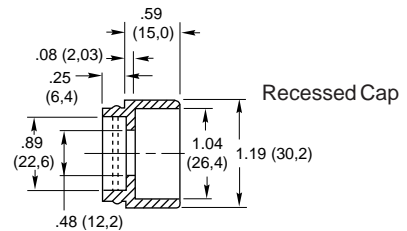

### Remote Switching Accessories Pendant Housing and Caps

07Z4950  
07Z5051

Housing

Material: Thermoplastic  
Specials: other colors available on special order.

Flat Cap

Application:

All Grayhill pushbutton switches with 15/32-32 bushings: catalog numbers 2201, 2202, 07-7, 07-8, 07-21, 07-22, 07-26, 4001, 4002, 10-9, 10-10, 10-100, 10-101, 30-16, 30-17 and 30-32. any other switch with 15/32-32 bushing if it fits housing.