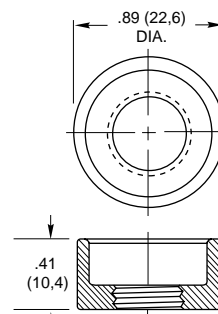

10C1015-1

Brass, cadmium-plated for 15/32" (11,9) bushing.