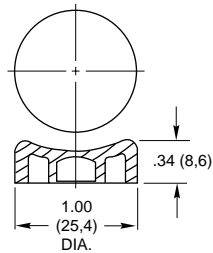

07Z1047

Thermoplastic, black or red color.

For use with Series 2000 and Series 7 switches. See switch pages.