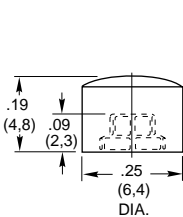

Button Caps and Guard

30B1012

Thermosetting plastic (Fasten to button with cyanoacrylate adhesive) black, red or white.

For use with all Series 30 and 39 switches except part number 39-101. See switch pages.