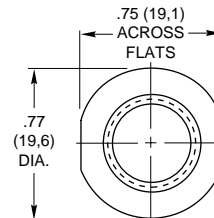

## DIMENSIONS In Inches (and millimeters)

### Decorative Mounting Nuts

30C1023-1

Brass, nickel-plated for 1/4" (6,35) bushing.

23C1024-1

Brass, nickel-plated for 5/16" (7,93) bushing.

07C1040-1

Brass, nickel-plated for 15/32" (11,9) bushing.