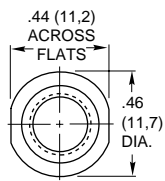

## DIMENSIONS In Inches (and millimeters)

### Decorative Mounting Nuts

30C1023-1

Brass, nickel-plated for 1/4" (6,35) bushing.

23C1024-1

Brass, nickel-plated for 5/16" (7,93) bushing.

07C1040-1

Brass, nickel-plated for 15/32" (11,9) bushing.