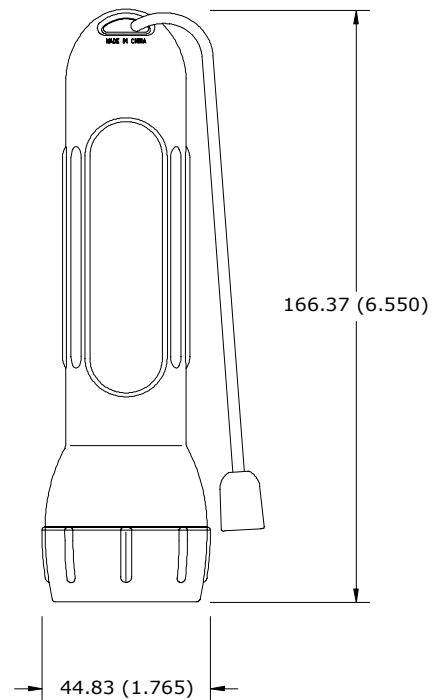

WP220
Water Fun™

Specifications

- Designation:** Eveready Flashlight
- Power Source:** Two AA Size Batteries (ANSI/NEDA 15 Series)
- Lamp:** No. KPR-104 (Rated at 2.2V, 0.47A)
- Lamp Life:** Rated at 15 Hours
- Lamp Output:** Rated at 7 Lumens
- Typical Weight:** 56.5 grams (2.0 oz.) (without batteries)

Physical Dimensions
mm (inches)

Features

- Krypton Bulb
- Shatterproof Lens
- Fully Waterproof to 3'
- Available in Green, Orange and Purple

Typical Battery Service

470 mA Continuous
at 21°C (70°F)

Typical Battery Service to 0.9V (per battery) at 21°C (70°F)

Schedule	Battery Type	Hours (ON Time)
470 mA Continuous	1215	0.7
470 mA Continuous	E91	3.0

Important Notice

This datasheet contains information specific to flashlights manufactured at the time of its publication.
Contents herein do not constitute a warranty.
Copyright Eveready Battery Co. Inc. - All Rights Reserved