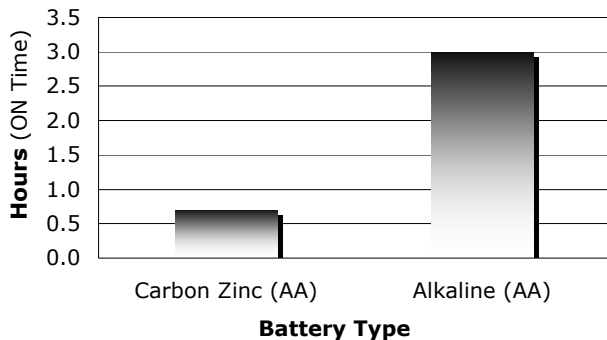

WP220
Water Fun™

Specifications

- Designation:** Eveready Flashlight
- Power Source:** Two AA Size Batteries (ANSI/NEDA 15 Series)
- Lamp:** No. KPR-104 (Rated at 2.2V, 0.47A)
- Lamp Life:** Rated at 15 Hours
- Lamp Output:** Rated at 7 Lumens
- Typical Weight:** 56.5 grams (2.0 oz.) (without batteries)

Physical Dimensions
mm (inches)

Features

- Krypton Bulb
- Shatterproof Lens
- Fully Waterproof to 3'
- Available in Green, Orange and Purple

Typical Battery Service

470 mA Continuous
at 21°C (70°F)

Typical Battery Service to 0.9V (per battery) at 21°C (70°F)