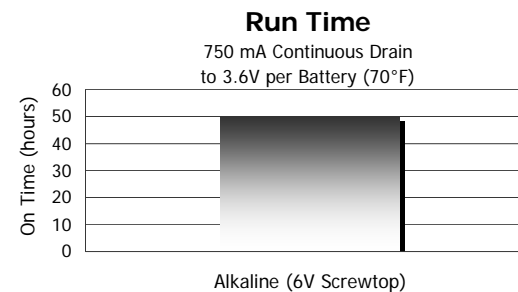

Performance:

Important Notice

This datasheet contains information specific to products manufactured at the time of its publication

Contents herein do not constitute a warranty
©Energizer / All Rights Reserved